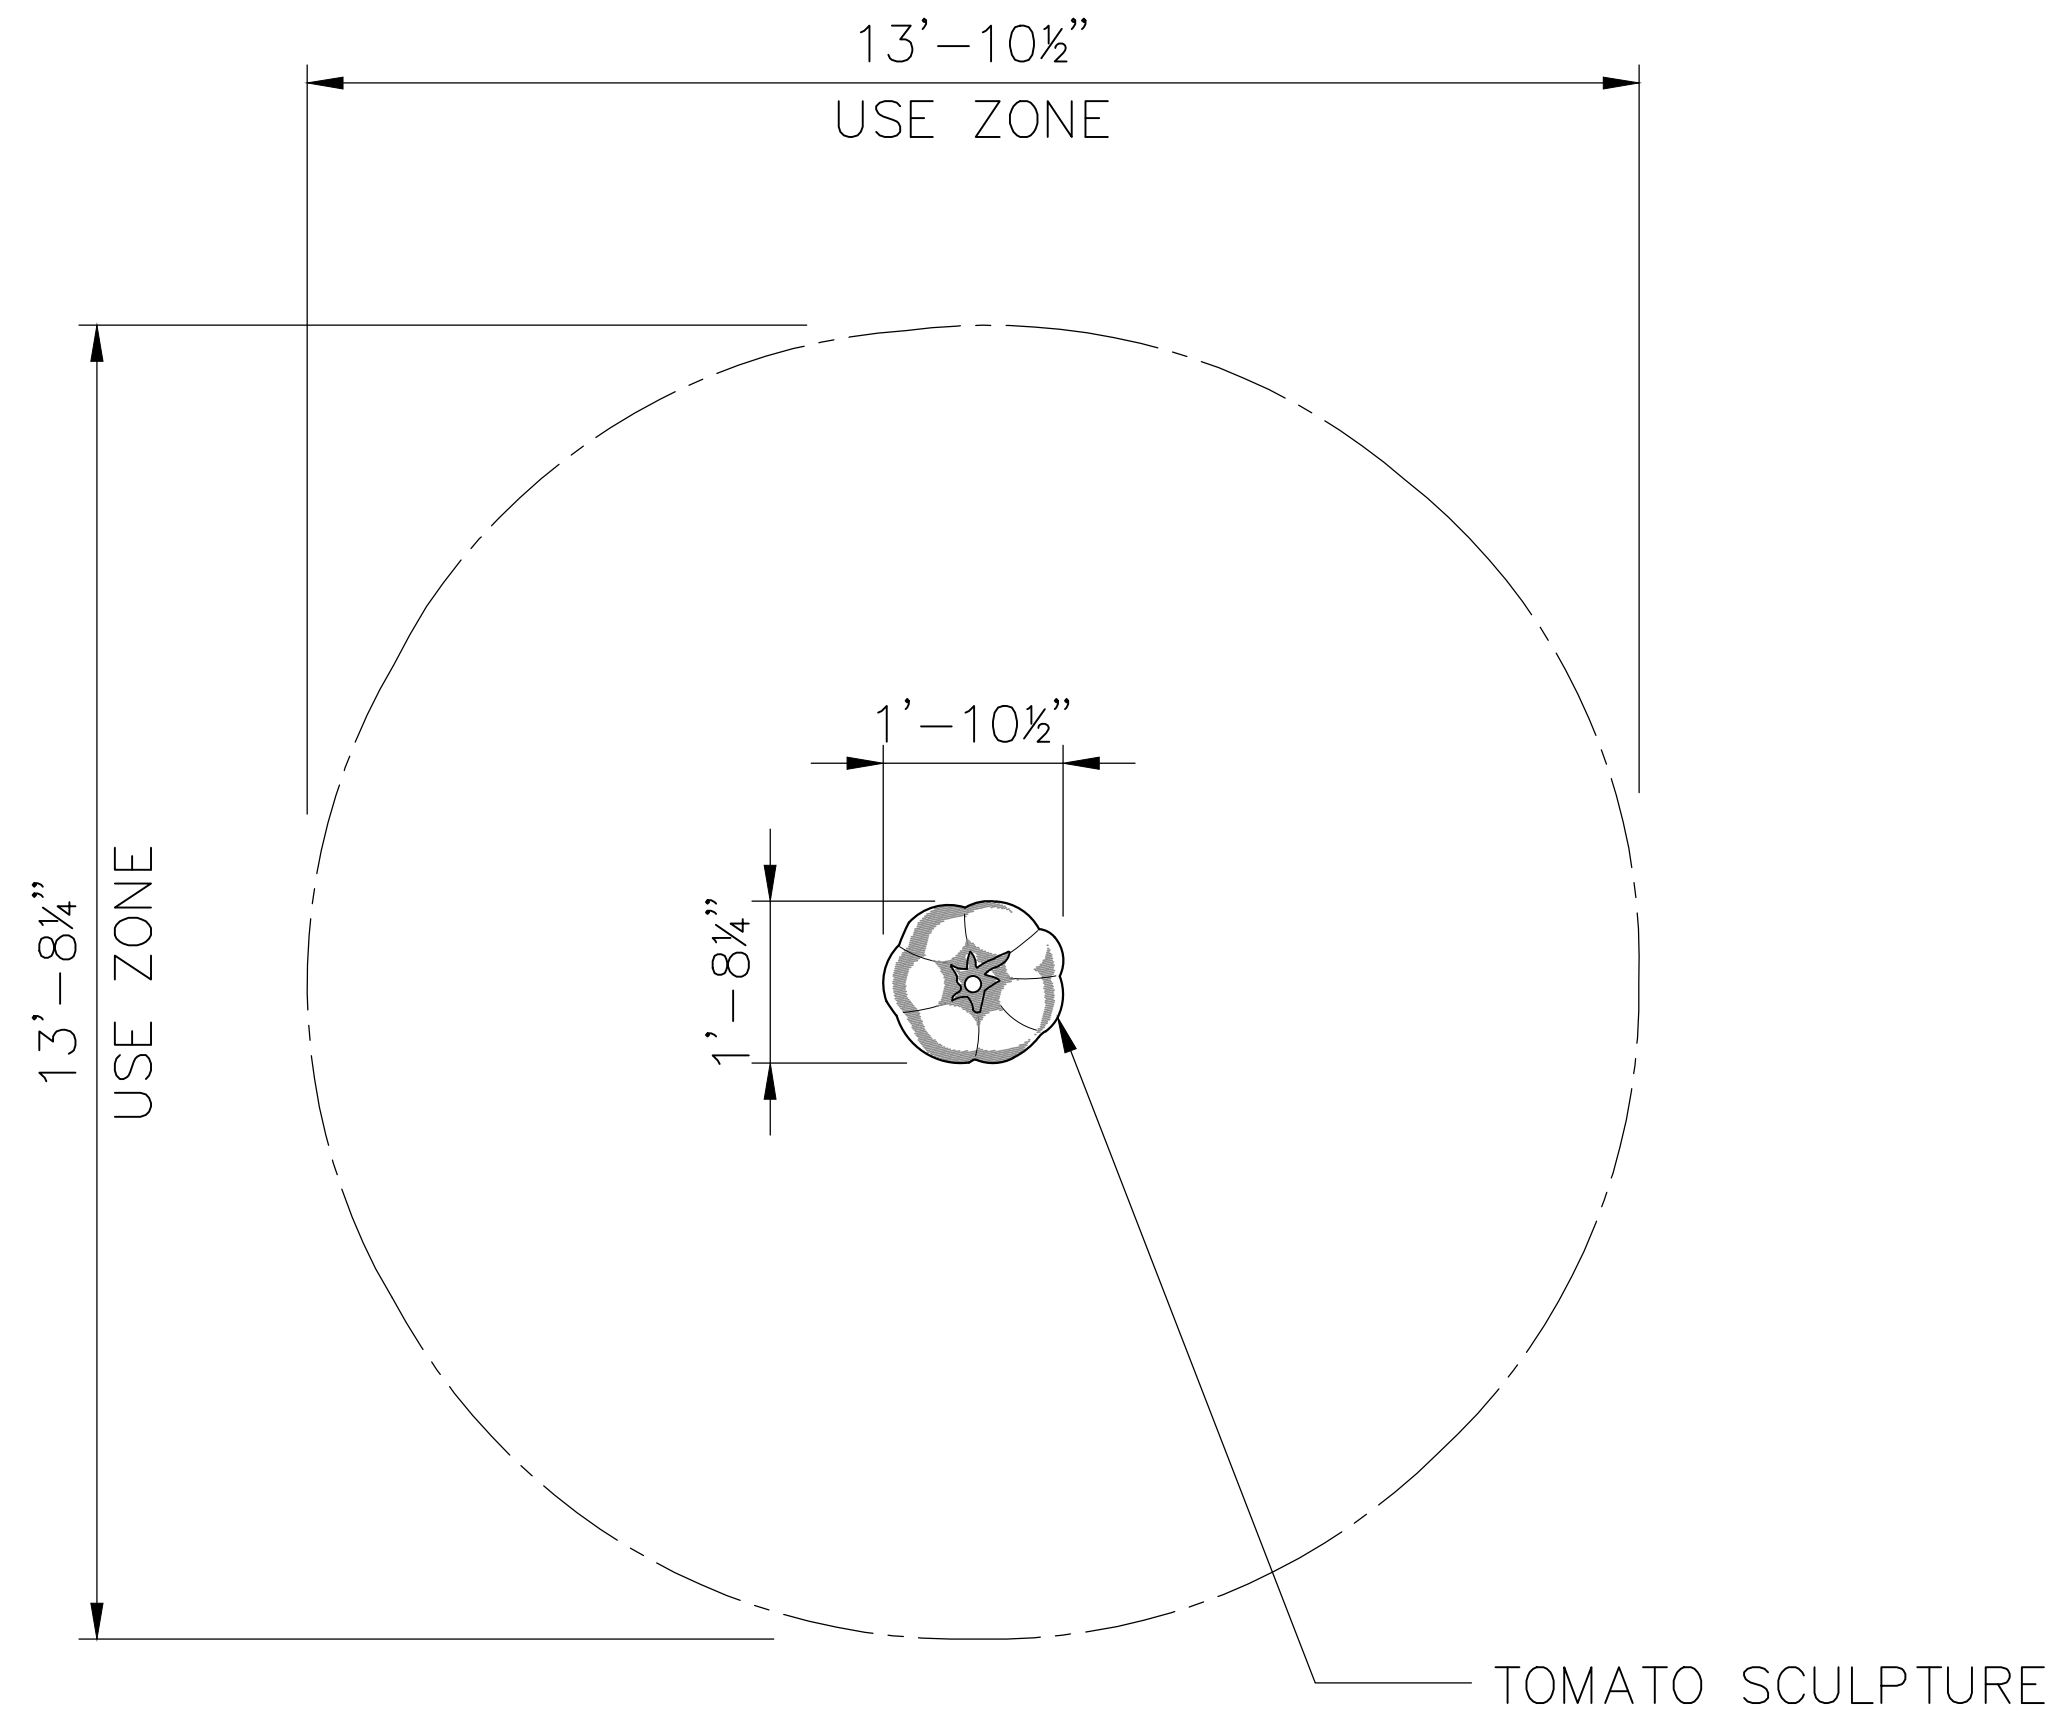

Specifications

Age Range:

N/A

Dimensions:

22.5"L x 20"W x 25"H

Use Zone:

13' 10.5" x 13' 8.25"

Mounting Options:

4400 Oneal St. Greenville, TX 75401

903.454.9237

info@the4kids.com

www.the4kids.com

© 2014 The 4 Kids Inc. All rights reserved.

TOMATO SCULPTURE
22.5" X 20.25" X 25.25"

TOP VIEW

SCALE: 1/2" = 1'-0"