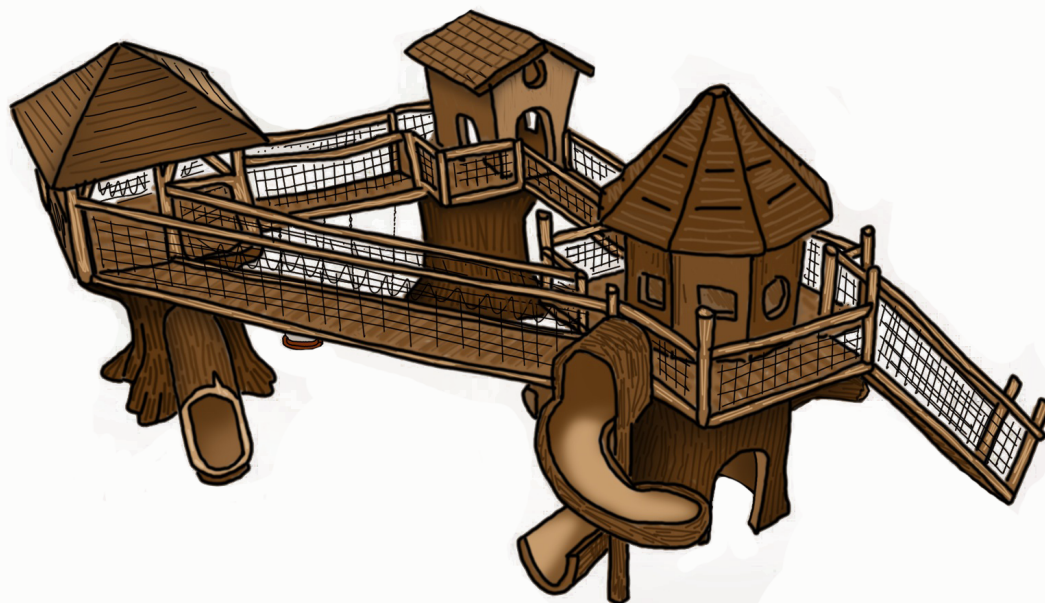

Tree House Adventure

Enjoy a Tree House Adventure with our deluxe style play house. This amazing treehouse will provide hours of fun for children and adults. This playscape features: Two tree houses of different styles, each with a slide. There is also a covered deck area. Each tree house has its own deck, and they are all connected by bridges with safety netting. Stairs provide easy access to the top. There are multiple entrances at the bases of the trees. Children can play hide-and-seek in the tree trunks, look out the windows, then run out to go up top. This is perfect for public parks, museums and zoos. When you are on top deck, you can look out over the zoo, and see all of the animals around. On a public park, the parents will enjoy the openness of the viewing area, as they watch from down below. Tree houses help children develop physically, as they use their motor skills, including flexibility, balance and agility to climb up, down, and slide. On a social level, they get to interact with other children and play imaginative games.

The 4 Kids was born out of a desire to create high quality, one-of-a-kind park shelters and play environments that effectively appeal to children's natural curiosity and imagination.

All of our products are custom designed to work perfectly with your unique playground. Let us know how we can meet your specific needs by contacting our knowledgeable design specialists, today.

Age Range:

N/A

Dimensions:

FULLY CUSTOMIZABLE

Play Area:

N/A

Mounting Options:

See Typical
Installation Details