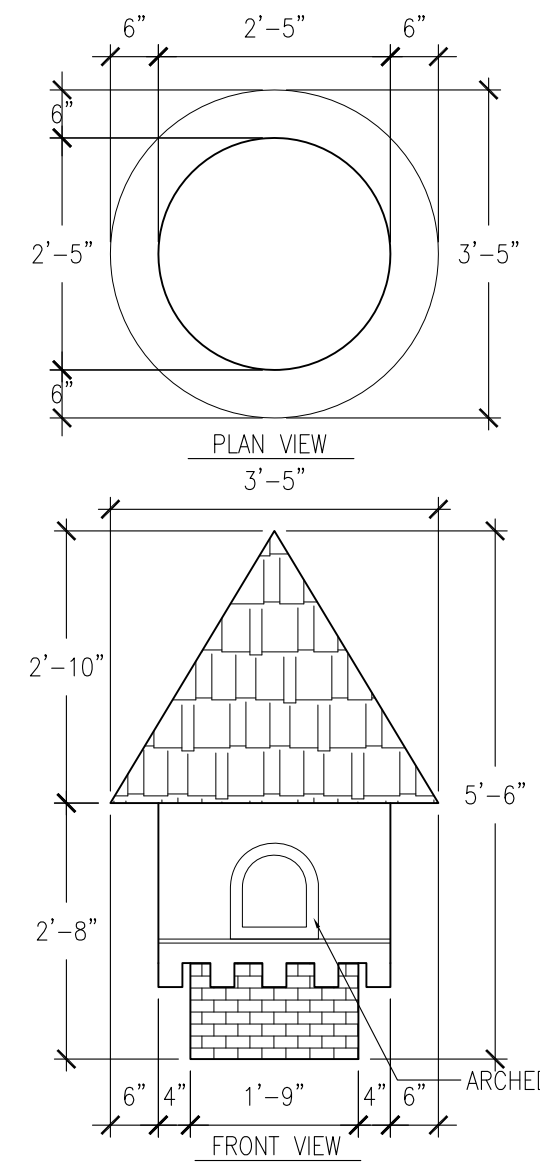

DORMER 02

VICTORIAN

CASTLE

TOWER

FARM

DORMER 01

DORMER 03

DORMER 04

PROJECT: THE 4 KIDS TREE HOUSE		DRAWING TITLE: DORMER WINDOW TYPES	
 CUSTOM THEMED PLAYGROUNDS 4100 ONEAL STREET, GREENVILLE, TX 75101 PHONE 903.454.9237 FAX 903.454.3642	DATE: 05/18/15	SHEET: B	TYPE DWG: SETTINGS
	SCALE: 1/2" = 1'-0"	DRAWN BY: TSPA	DWG. SHEET: T4K-...S.3.R0