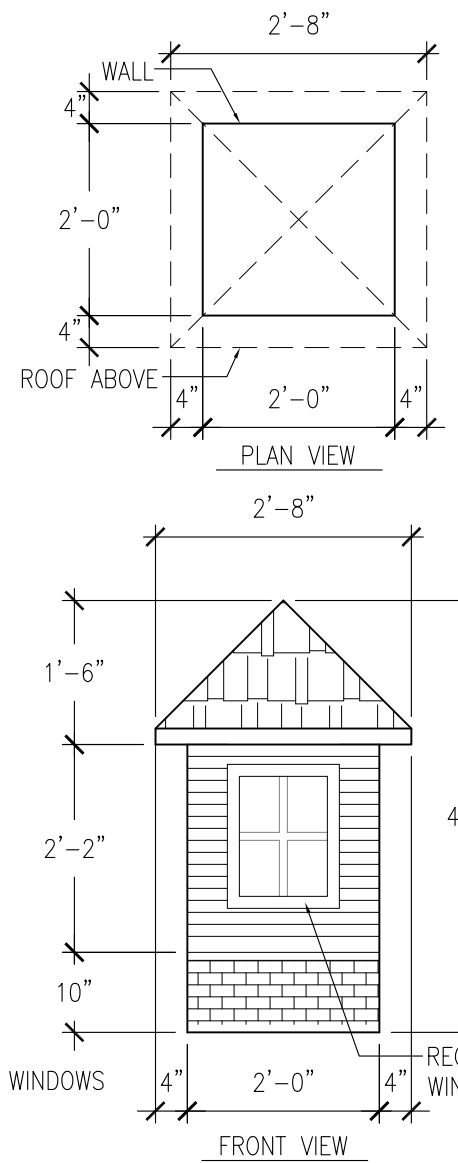

DORMER 02

VICTORIAN

CASTLE

TOWER

FARM

DORMER 01

DORMER 03

DORMER 04

PROJECT: THE 4 KIDS TREE HOUSE		DRAWING TITLE: DORMER WINDOW TYPES	
 CUSTOM THEMED PLAYGROUNDS 4100 ONEAL STREET, GREENVILLE, TX 75101 PHONE 903.454.9237 FAX 903.454.3642	DATE: 05/18/15	SHEET: B	TYPE DWG: SETTINGS
	SCALE: 1/2" = 1'-0"	DRAWN BY: TSPA	DWG. SHEET: T4K-...S.3.R0