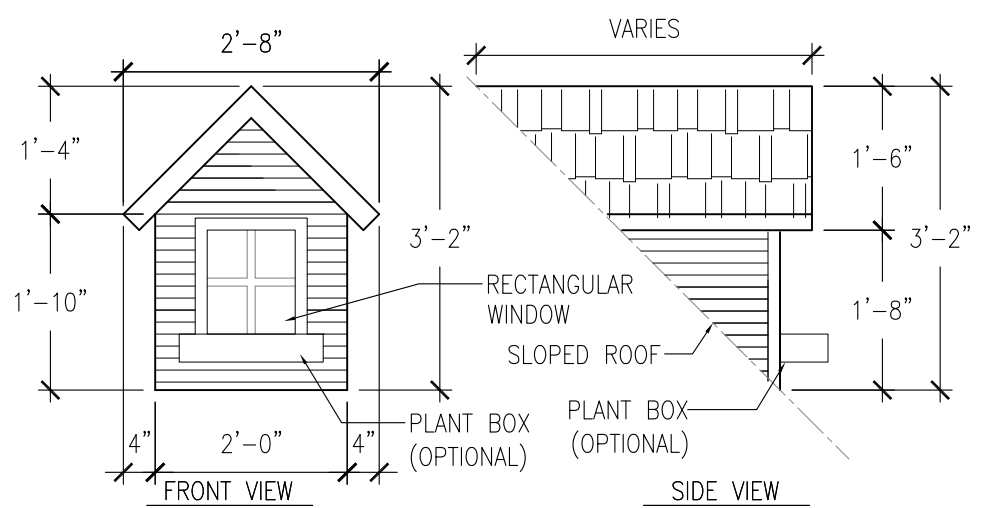

DORMER 02

VICTORIAN

CASTLE

TOWER

FARM

DORMER 01

DORMER 03

DORMER 04

PROJECT: THE 4 KIDS TREE HOUSE		DRAWING TITLE: DORMER WINDOW TYPES	
 CUSTOM THEMED PLAYGROUNDS 4100 ONEAL STREET, GREENVILLE, TX 75101 PHONE 903.454.9237 FAX 903.454.3642	DATE: 05/18/15	SHEET: B	TYPE DWG: SETTINGS
	SCALE: 1/2" = 1'-0"	DRAWN BY: TSPA	DWG. SHEET: T4K-...S.3.R0