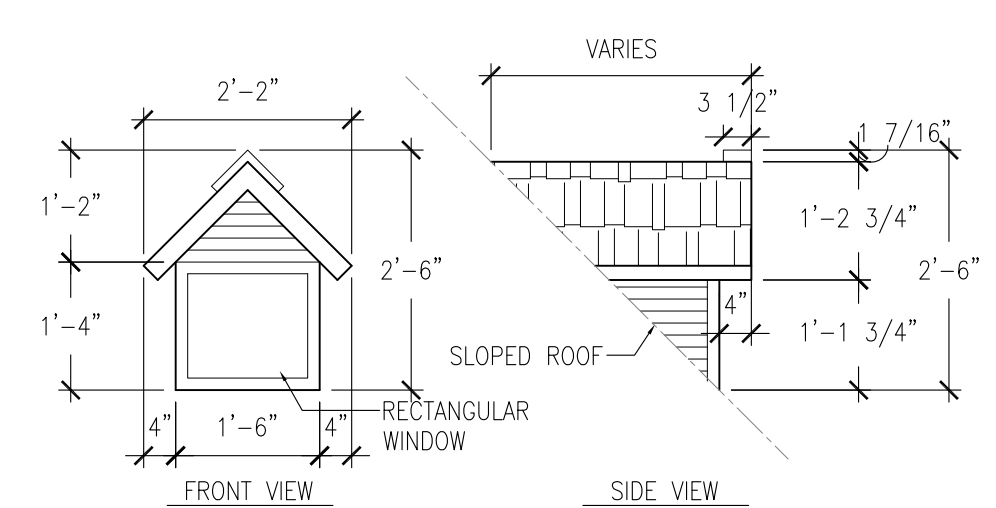

DORMER 02

VICTORIAN

CASTLE

TOWER

FARM

DORMER 01

DORMER 03

DORMER 04

PROJECT: THE 4 KIDS TREE HOUSE		DRAWING TITLE: DORMER WINDOW TYPES	
 CUSTOM THEMED PLAYGROUNDS 4100 ONEAL STREET, GREENVILLE, TX 75101 PHONE 903.454.9237 FAX 903.454.3642	DATE: 05/18/15	SHEET: B	TYPE DWG: SETTINGS
	SCALE: 1/2" = 1'-0"	DRAWN BY: TSPA	DWG. SHEET: T4K-...S.3.R0