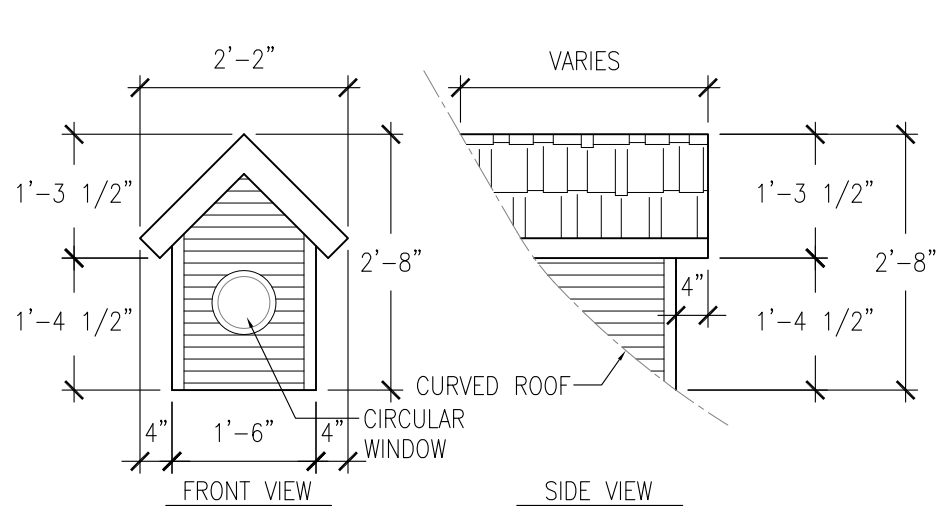

DORMER 03

PROJECT: THE 4 KIDS TREE HOUSE		DRAWING TITLE: DORMER WINDOW TYPES	
CUSTOM THEMED PLAYGROUNDS 4100 ONEAL STREET, GREENVILLE, TX 75101 PHONE 903.454.9237 FAX 903.454.3642	DATE: 05/18/15	SHEET: B	TYPE DWG: SETTINGS
	SCALE: 1/2" = 1'-0"	DRAWN BY: TSPA	DWG. SHEET: T4K-...S.3.R0