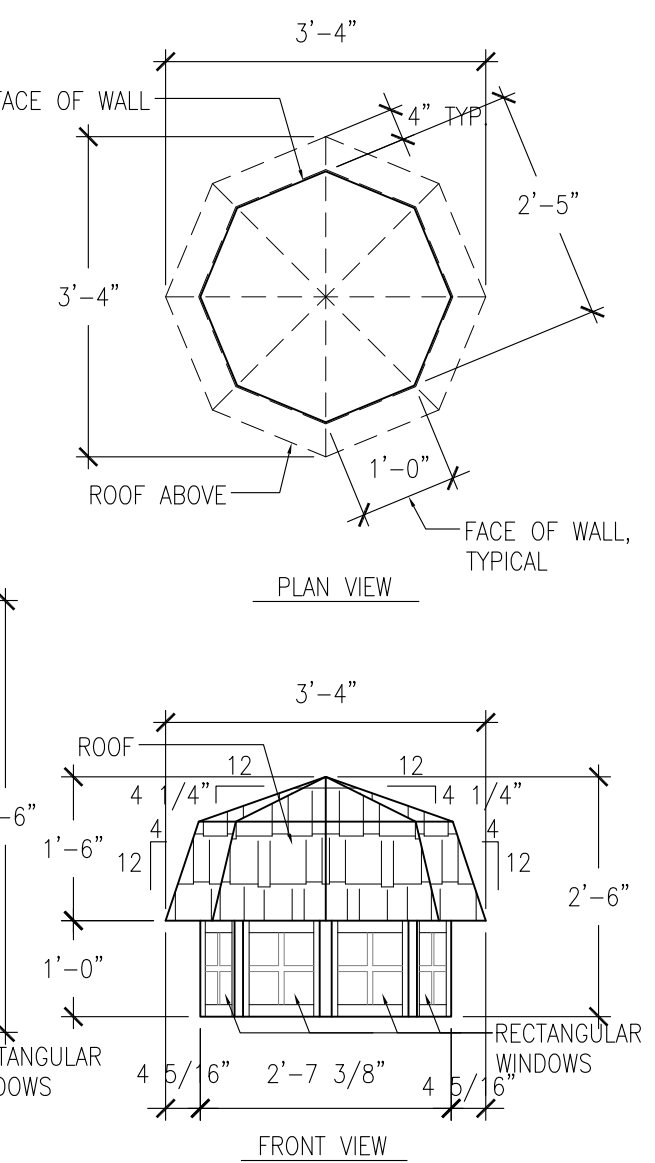

DORMER 02

VICTORIAN

CASTLE

TOWER

FARM

DORMER 01

DORMER 03

DORMER 04

PROJECT: THE 4 KIDS TREE HOUSE		DRAWING TITLE: DORMER WINDOW TYPES	
 CUSTOM THEMED PLAYGROUNDS 4100 ONEAL STREET, GREENVILLE, TX 75101 PHONE 903.454.9237 FAX 903.454.3642	DATE: 05/18/15	SHEET: B	TYPE DWG: SETTINGS
	SCALE: 1/2" = 1'-0"	DRAWN BY: TSPA	DWG. SHEET: T4K-...S.3.R0