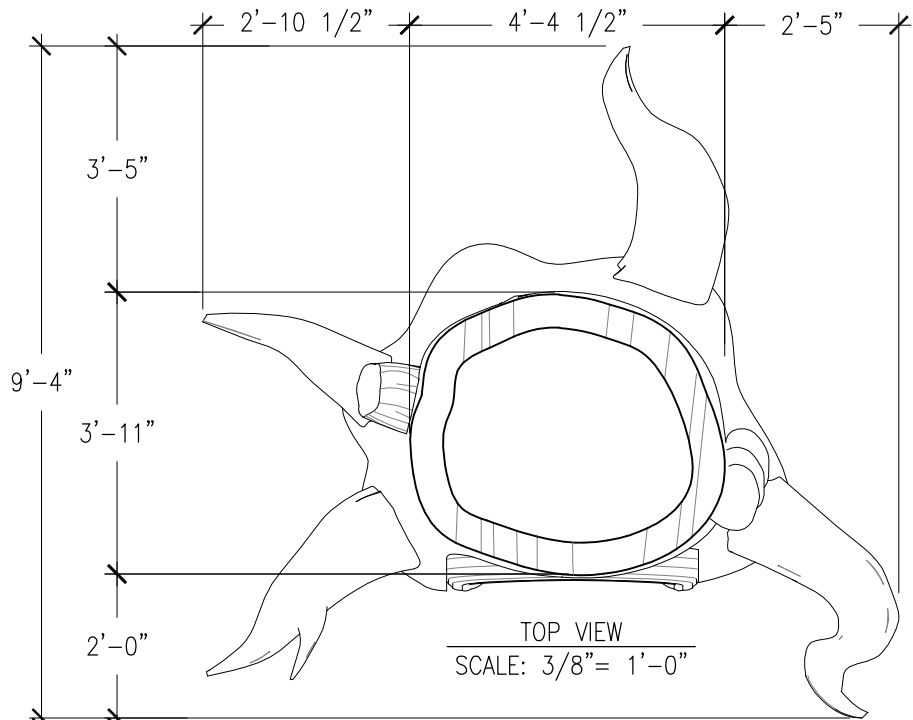

Specifications

Age Range:

N/A

Dimensions:

9'4"L x 9'W x 8'H

Play Area:

N/A

Mounting Options:

TREE STUMP HOLLOW
9'4"L x 9'W x 8'H

TOP VIEW

SCALE: 1/2" = 1'

4400 Oneal St. • Greenville, Texas • 75401 • Phone: 903.454.9237 • Fax: 903.454.3642

E-mail: info@the4kids.com • Website: www.the4kids.com

ALL RIGHTS RESERVED. THIS DRAWING IS PROPERTY OF STROMBERG ARCHITECTURAL PRODUCTS INC. AND MAY BE USED ONLY WHEN UTILIZING STROMBERG ARCHITECTURAL PRODUCTS. STROMBERG ARCHITECTURAL PRODUCTS INC. GENERAL TERMS AND CONDITIONS APPLY AND ARE INCORPORATE HERE IN BY REFERENCE. THIS DETAIL MAY NOT APPLY TO ALL CONDITIONS AND CONSTRUCTION SITUATIONS.