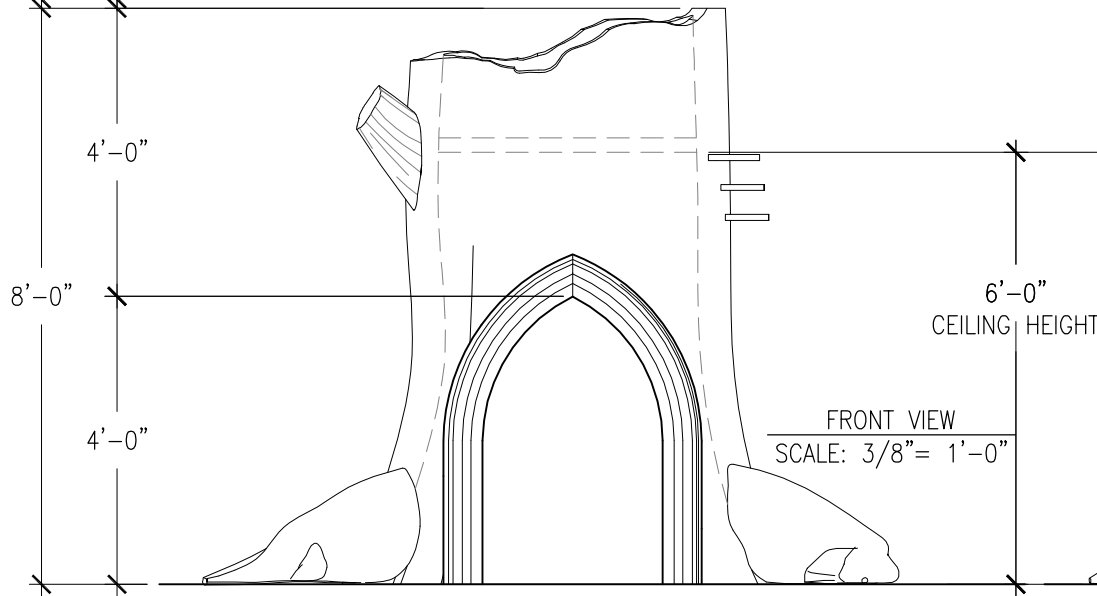

Specifications

Age Range:

N/A

Dimensions:

9'4"L x 9'W x 8'H

Play Area:

N/A

Mounting Options:

TREE STUMP HOLLOW
9'4"L x 9'W x 8'H

TOP VIEW

SCALE: 1/2" = 1'

4400 Oneal St. • Greenville, Texas • 75401 • Phone: 903.454.9237 • Fax: 903.454.3642

E-mail: info@the4kids.com • Website: www.the4kids.com

ALL RIGHTS RESERVED. THIS DRAWING IS PROPERTY OF STROMBERG ARCHITECTURAL PRODUCTS INC. AND MAY BE USED ONLY WHEN UTILIZING STROMBERG ARCHITECTURAL PRODUCTS. STROMBERG ARCHITECTURAL PRODUCTS INC. GENERAL TERMS AND CONDITIONS APPLY AND ARE INCORPORATE HERE IN BY REFERENCE. THIS DETAIL MAY NOT APPLY TO ALL CONDITIONS AND CONSTRUCTION SITUATIONS.