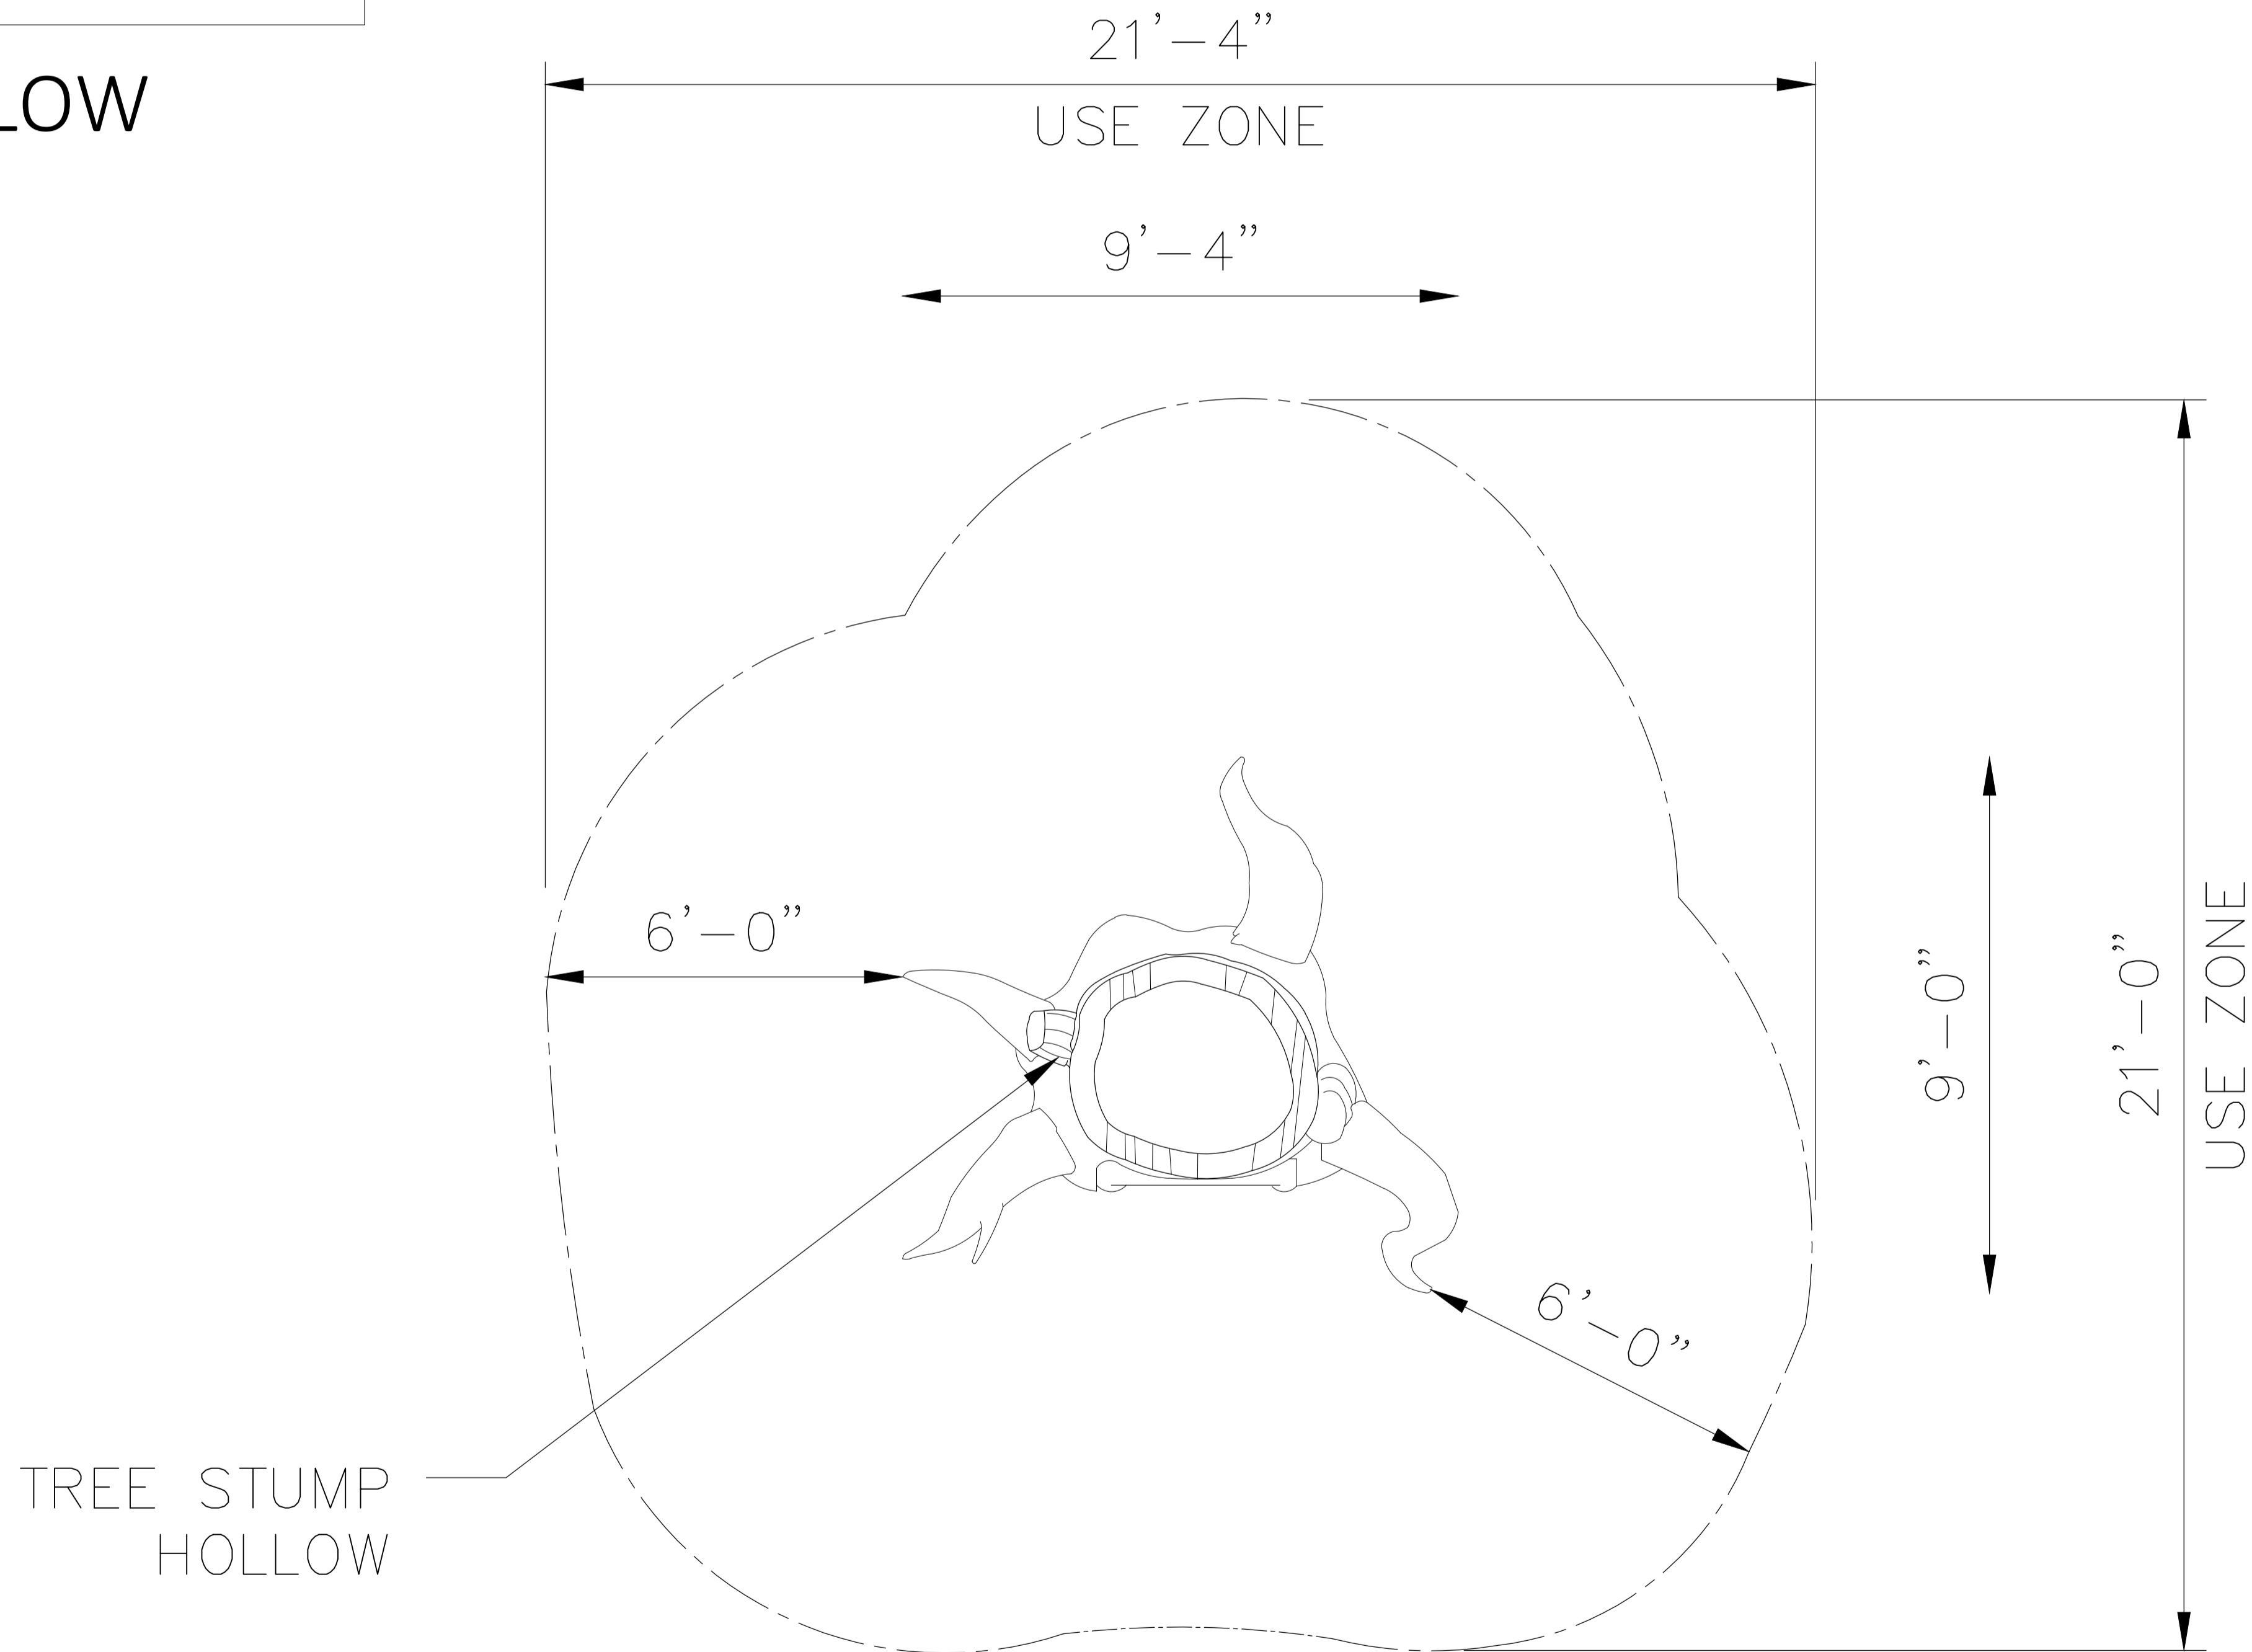

TOP VIEW

SCALE: 1/2" = 1'

4400 Oneal St. • Greenville, Texas • 75401 • Phone: 903.454.9237 • Fax: 903.454.3642

E-mail: info@the4kids.com • Website: www.the4kids.com