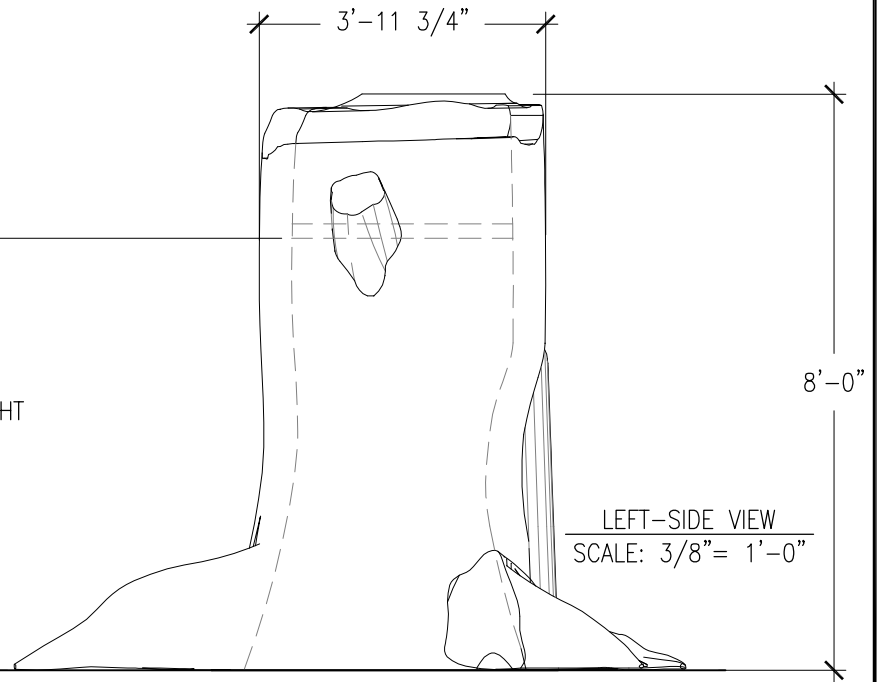

Specifications

Age Range:

N/A

Dimensions:

9'4"L x 9'W x 8'H

Play Area:

N/A

Mounting Options:

TREE STUMP HOLLOW
9'4"L x 9'W x 8'H

TOP VIEW

SCALE: 1/2" = 1'

4400 Oneal St. • Greenville, Texas • 75401 • Phone: 903.454.9237 • Fax: 903.454.3642

E-mail: info@the4kids.com • Website: www.the4kids.com

ALL RIGHTS RESERVED. THIS DRAWING IS PROPERTY OF STROMBERG ARCHITECTURAL PRODUCTS INC. AND MAY BE USED ONLY WHEN UTILIZING STROMBERG ARCHITECTURAL PRODUCTS. STROMBERG ARCHITECTURAL PRODUCTS INC. GENERAL TERMS AND CONDITIONS APPLY AND ARE INCORPORATE HERE IN BY REFERENCE. THIS DETAIL MAY NOT APPLY TO ALL CONDITIONS AND CONSTRUCTION SITUATIONS.