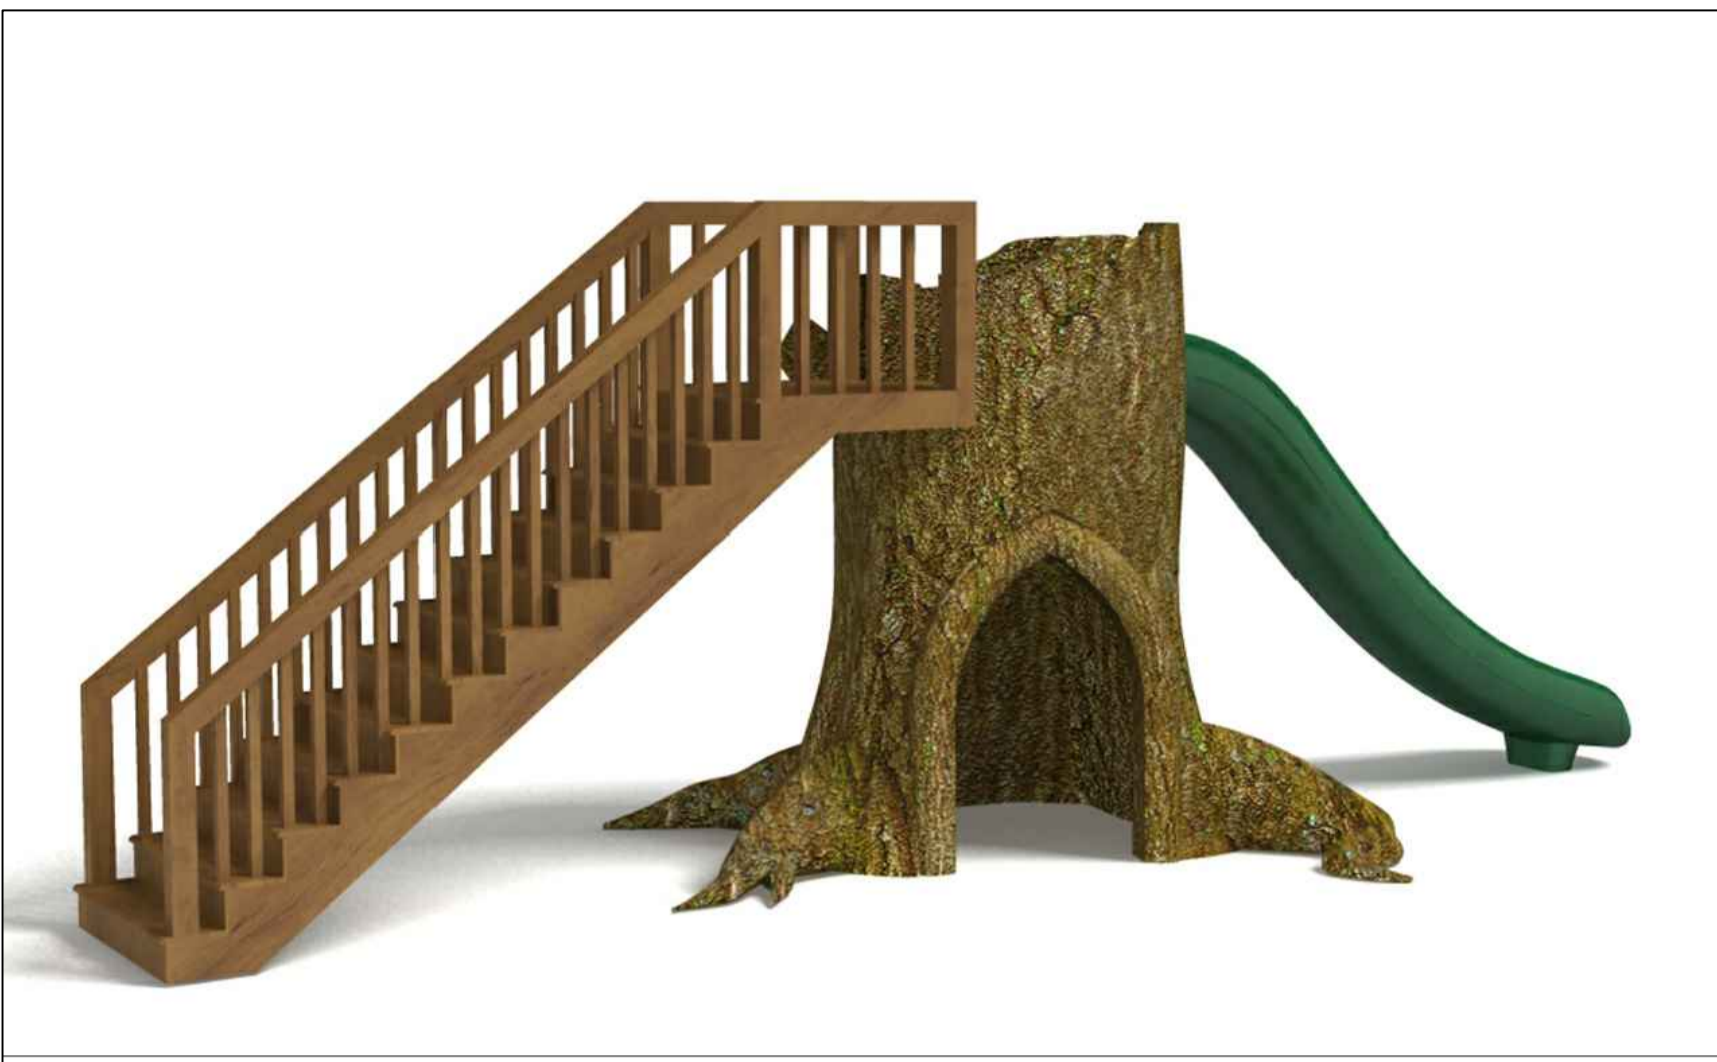

# Tree Stump Hollow with Slide

Kids find the fun in everything, even an ordinary tree stump, which can become the imaginary home of elves or a mountain to climb and conquer. The 4 Kids Tree Stump Hollow Slide is no ordinary tree stump, however! Kicking up the fun factor to awesome levels, this exceptional playground structure offers kids the exciting opportunity to climb, crawl, balance, explore and slide their way to hours of fun and playground entertainment. Make believe scenarios run the gamut with the Tree Stump Hollow as a backdrop, and expert designers in the Greenville, Texas studios of The 4 Kids custom create for every park or playground, theme park, fun center, kid's museum, family resorts and many more. The possibilities are endless for this captivating work of playground art. It isn't just the kids who love the Tree Stump Hollow Slide, however. Even park planners and parents are impressed with its superior design, high safety levels and gfrc construction, ensuring years of fun and excitement with virtually no maintenance required.

## Tree Stump Hollow with Slide

---

Make believe scenarios run the gamut with the Tree Stump Hollow as a backdrop, and expert designers in the Greenville, Texas studios of The 4 Kids custom create for every park or playground, theme park, fun center, kid's museum, family resorts and many more.

TREE STUMP HOLLOW WITH SLIDE  
 22'11 3/4"L x 9'10 1/2"W x 12'4"H

**TOP VIEW**

SCALE: 1/2" = 1'