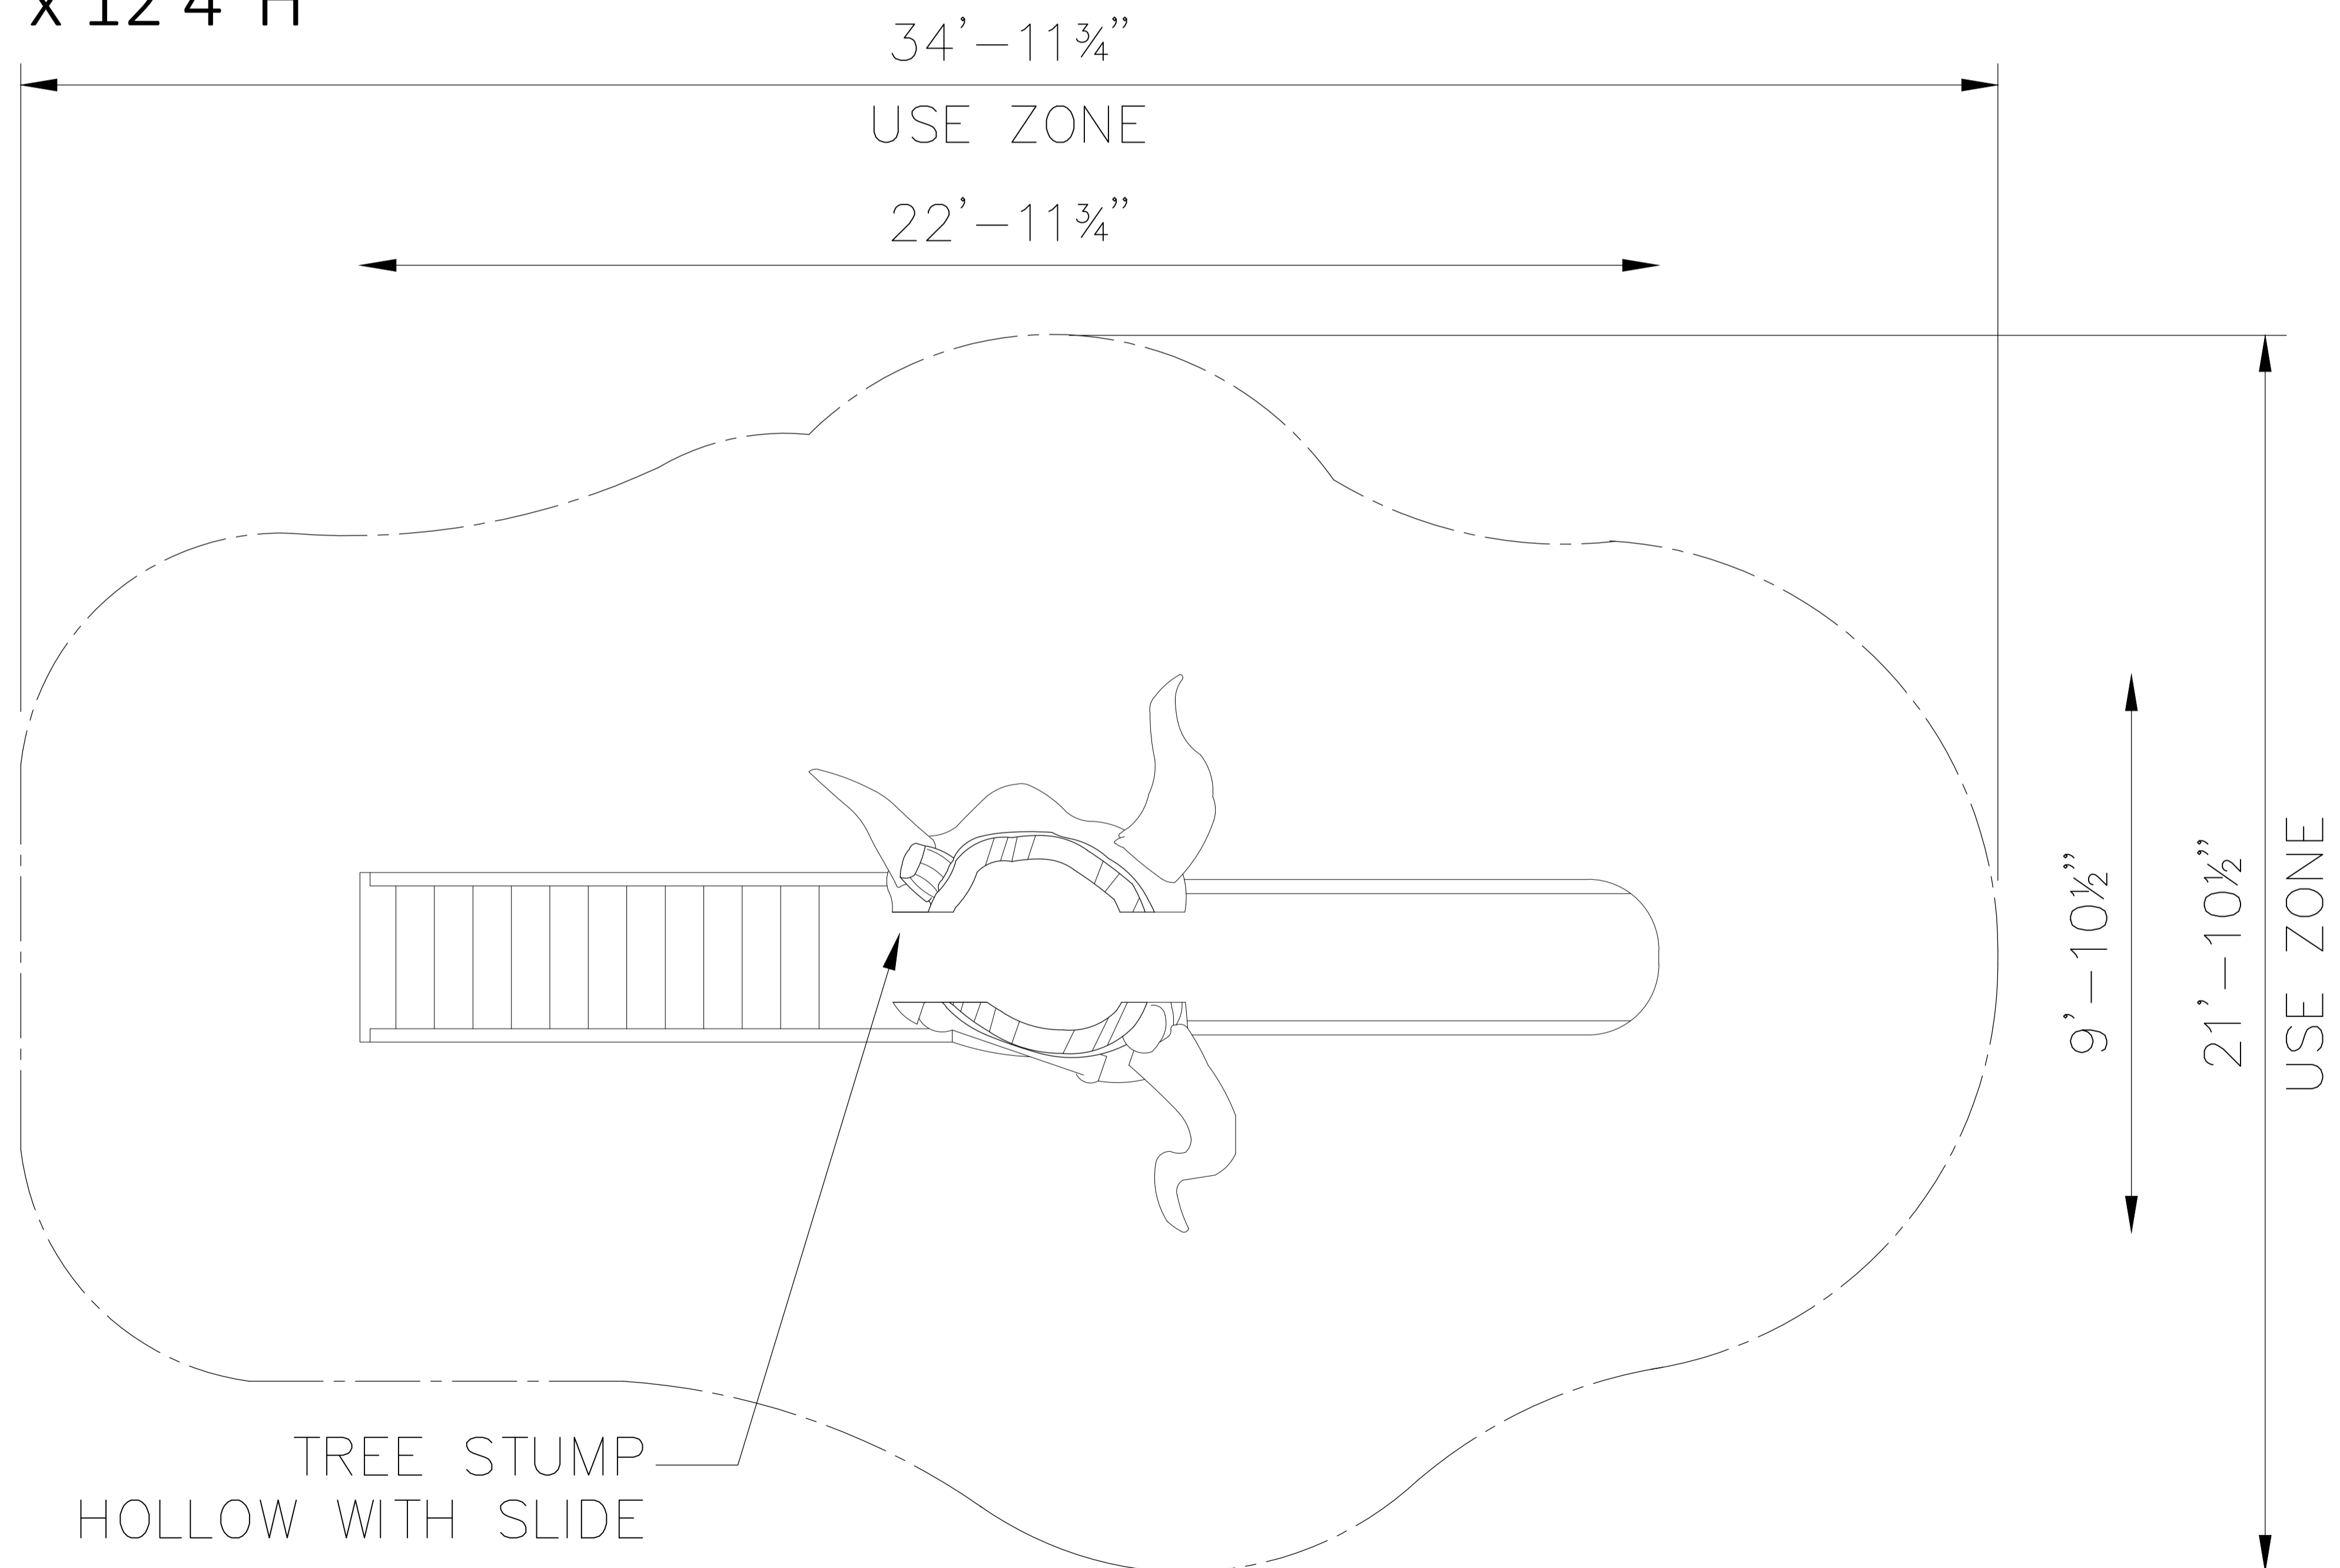

### Dimensions:

22'11.75"L x 9'10.5"W x 12'4"H

TREE STUMP HOLLOW WITH SLIDE  
 22'11 3/4"L x 9'10 1/2"W x 12'4"H

**TOP VIEW**

SCALE: 1/2" = 1'