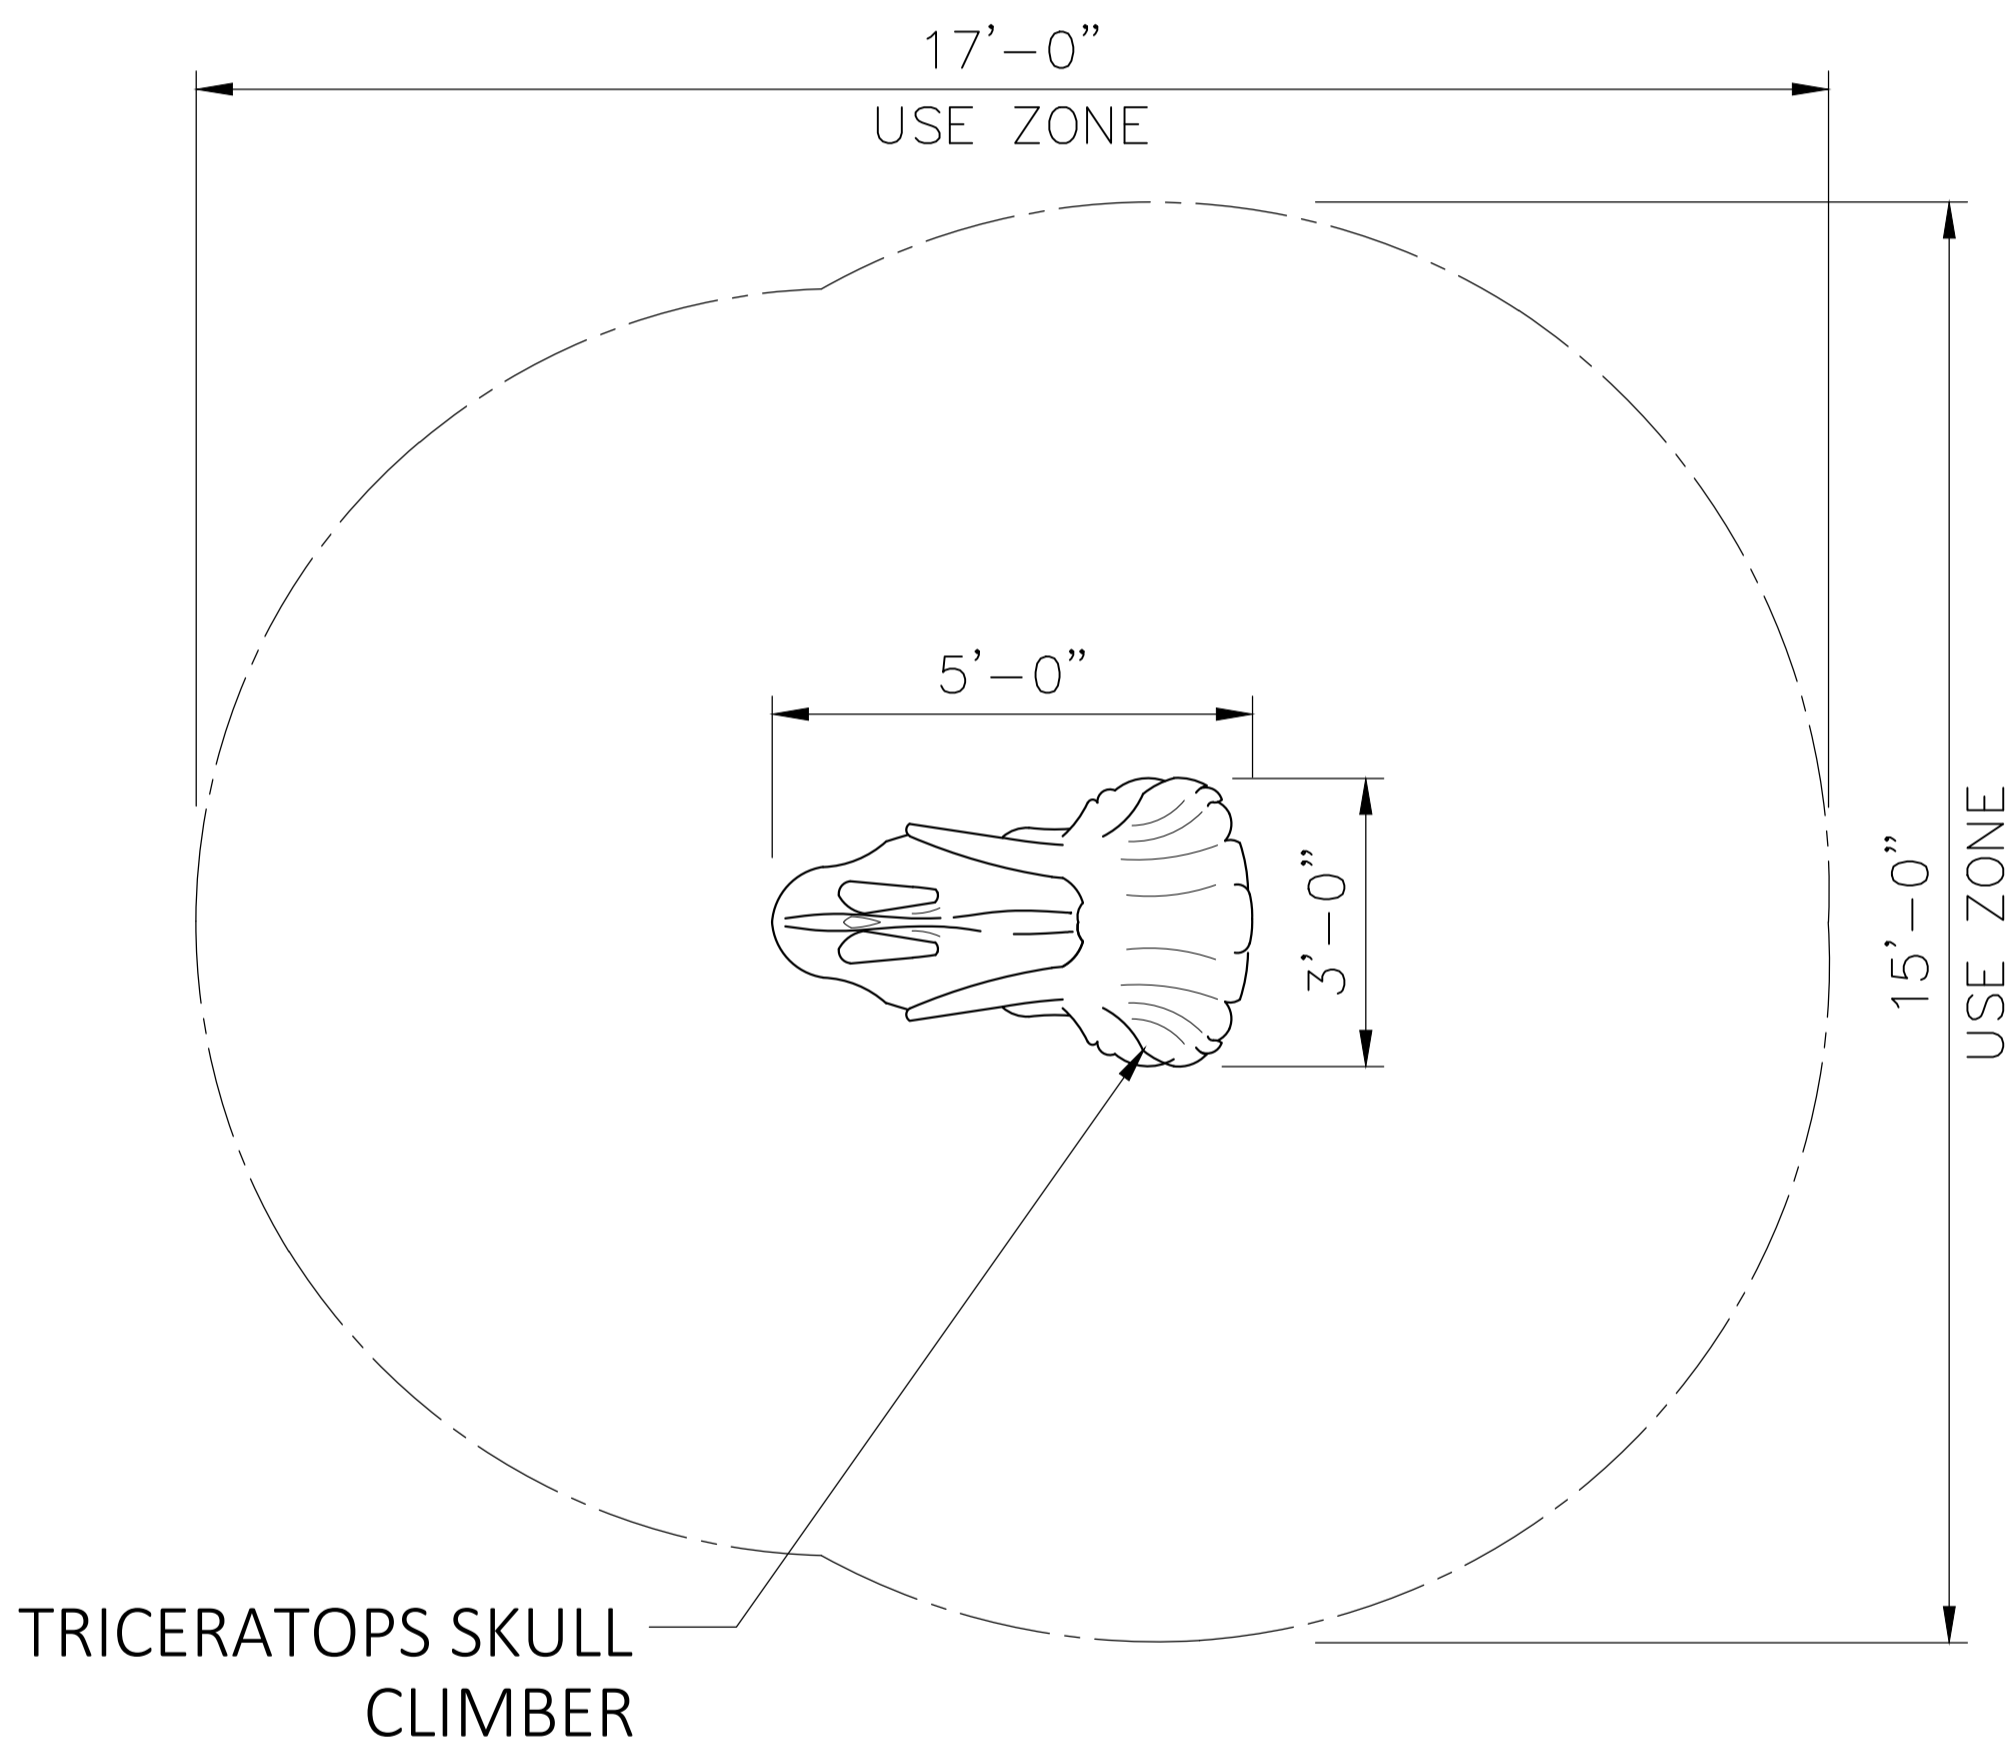

### Dimensions:

5'L x 3'W

### Use Zone:

17'L x 15'W

### Mounting Options:

Installation Option 1

Installation Option 2

4400 Oneal St. Greenville, TX 75401

903.454.9237

info@the4kids.com

www.the4kids.com

© 2014 The 4 Kids Inc. All rights reserved.

TRICERATOPS SKULL CLIMBER  
5' L x 3' W

**TOP VIEW**

SCALE: 1/2" = 1'