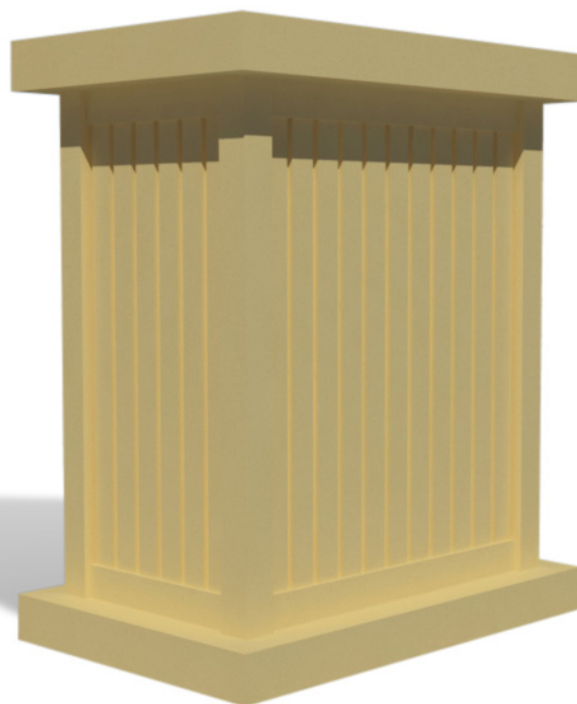

Why Use Us?

Let our team of experienced engineers and artists make your playground the destination for fun! We can create an exciting space where children's imaginations can run wild. A playscape where parents can feel secure and create lasting memories with their whole family.

Key Features

- Finishes offered include concrete (shown) and stone
- Made in the USA
- Friendly, professional team on hand to answer questions
- No-cost, no-obligation project quote

Specifications

Age Range:
N/A

Dimensions:
N/A

Play Area:
N/A

Mounting Options:
See Typical
Installation Details

Contact Us

Ordering from The 4 Kids is easy, initial consultation & quote is free. We can also provide you with design ideas and conceptual drawings. We want your whole experience with The 4 Kids to be smooth & rewarding.

4400 Oneal St. Greenville, TX 75401

903.454.9237

info@the4kids.com

www.the4kids.com

© 2014 The 4 Kids Inc. All rights reserved.