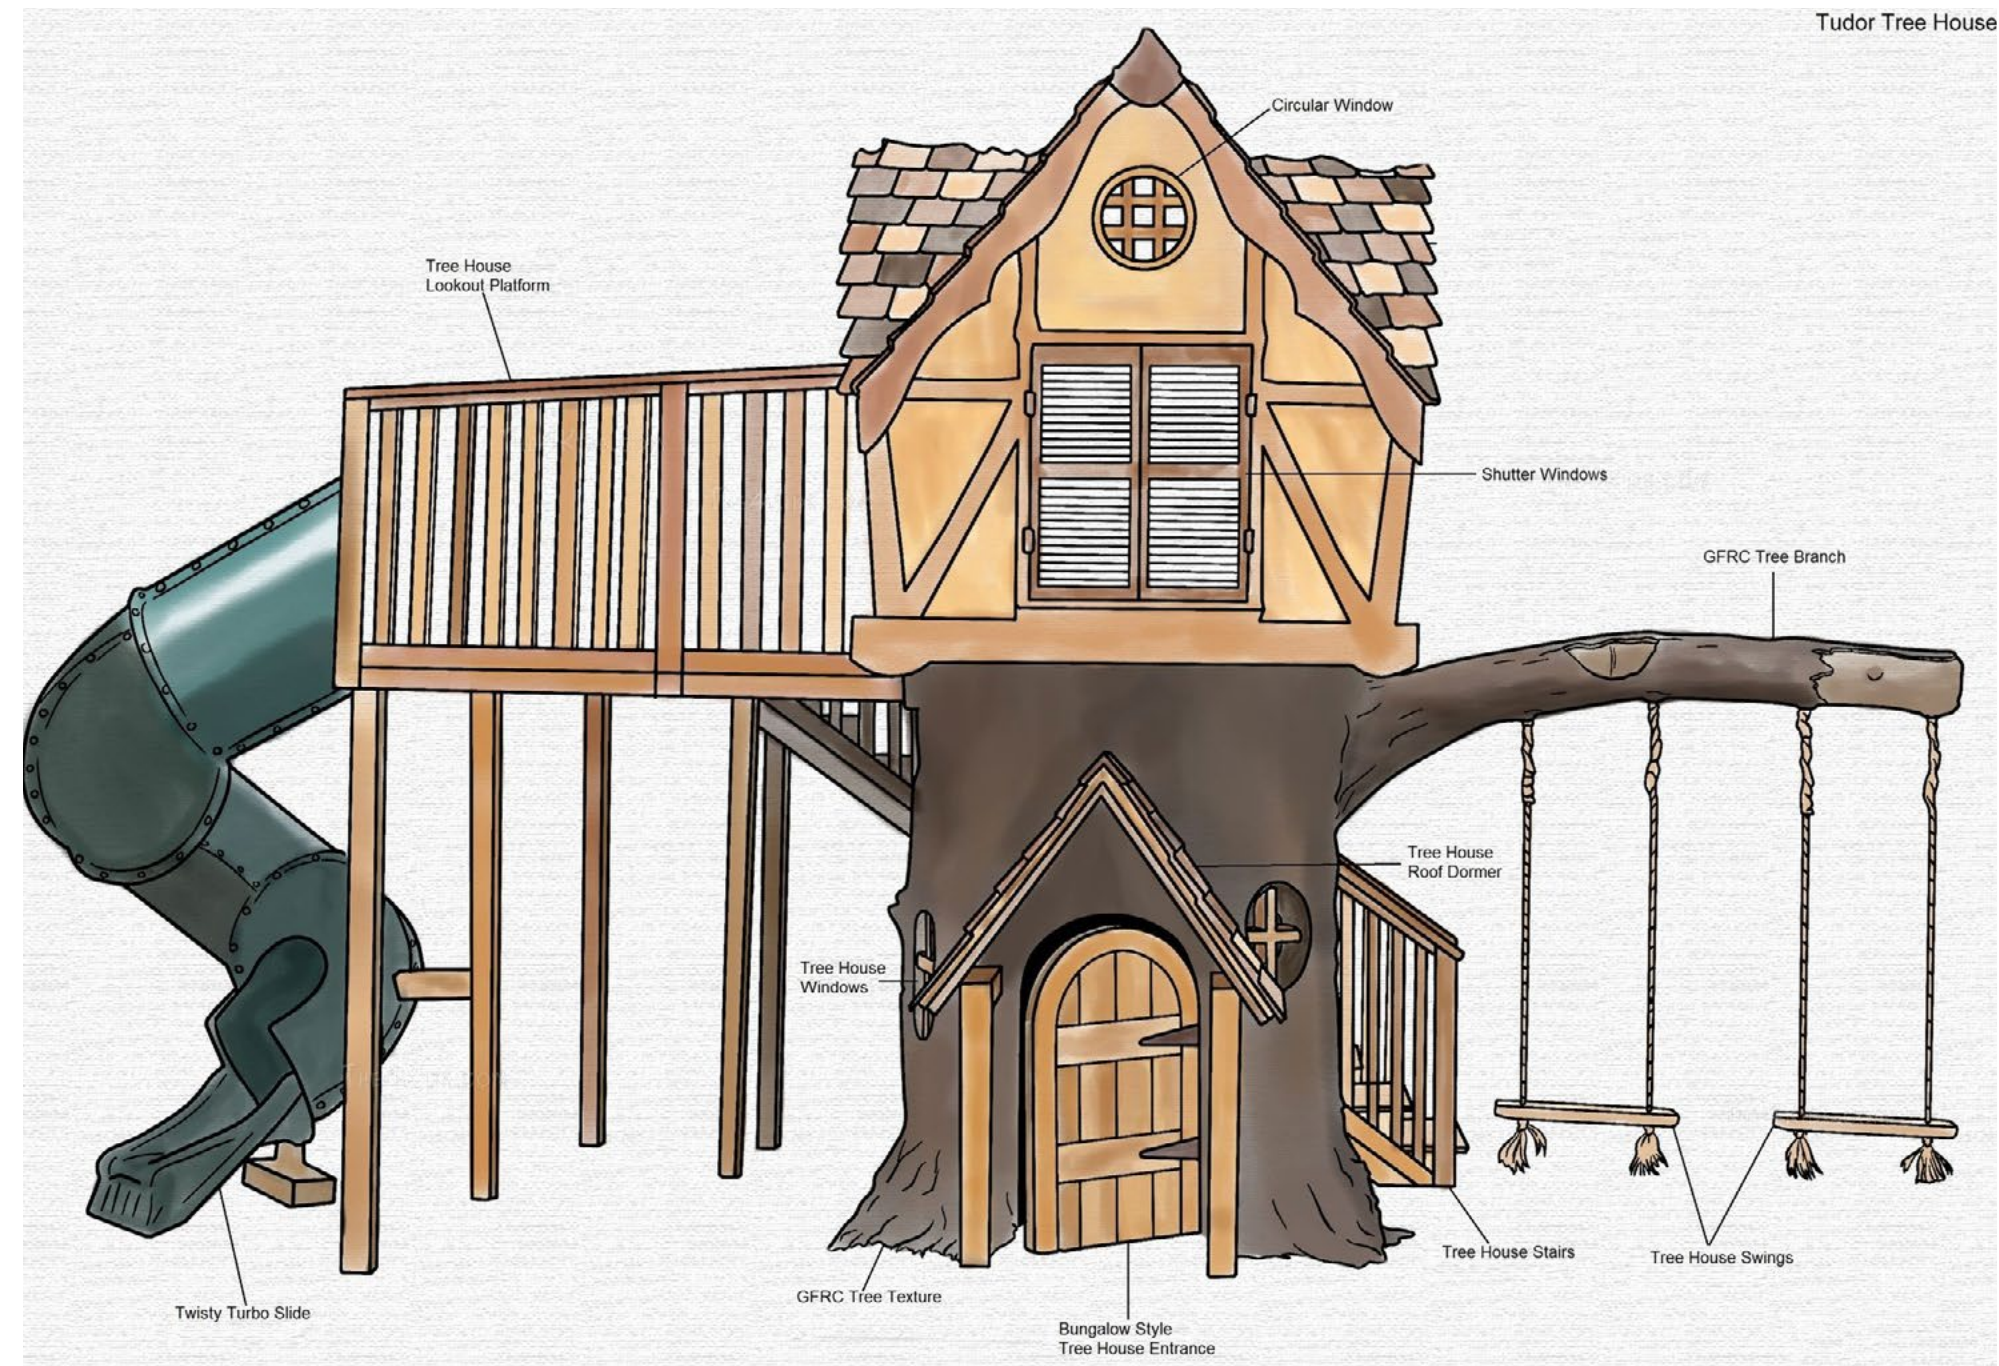

# Tudor Tree House

Lots of people dream of having their own tudor style home, complete with traditional woody charm and lovely gingerbread accents. For kids, that dream Tudor home is The 4 Kids Tudor Tree House, which offers a lot more than trim, such as tree swings, twisty tunnel slides, walkways and two stories of fun and adventure on the playground. The Tudor Tree House is a favorite attraction for all the little climbers, crawlers, sliders and swingers in your neighborhood and turns your playground into a world of exciting activity to stimulate growing bodies as well as developing imaginations. There's nothing imaginary about the high level of quality The 4 Kids design team applies during the creation process, however. Parents, park supervisors and school staff can rest easy knowing their little charges are safe and secure at play on the Tudor Tree House structure. If you didn't know it was built from tough, durable glass fiber reinforced polymer, you would believe the tree house was crafted from an actual tree. The meticulous detail and textures are that realistic, but the Tudor Tree House safe, weather-resistant materials require virtually no maintenance for years of fun on the playground.

# Tudor Tree House

Twisty Turbo Slide

Tree House Stairs

GRFC Tree Texture

Tree House Swings

Lots of people dream of having their own tudor style home, complete with traditional woodsy charm and lovely gingerbread accents. For kids, that dream Tudor home is The 4 Kids Tudor Tree House, which offers a lot more than trim, such as tree swings, twisty tunnel slides, walkways and two stories of fun and adventure on the playground.