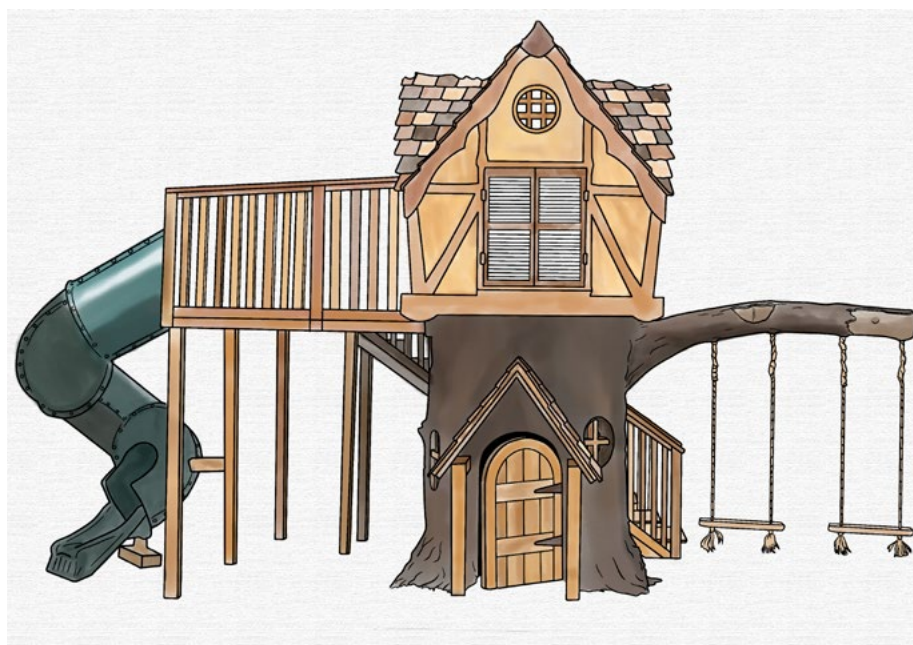

Let our team of experienced engineers and artists make your playground the destination for fun! We can create an exciting space where children's imaginations can run wild. A playscape where parents can feel secure and create lasting memories with their whole family.

Key Features

- Custom designs from playgrounds experts
- Superior construction, low maintenance
- Safety is top priority
- Fun for all ages
- Free initial consultation

Specifications

Age Range:

N/A

Dimensions:

23'2"L x 12'W x 12'H

Play Area:

N/A

Mounting Options:

See Typical

Installation Details

Contact Us

Ordering from The 4 Kids is easy, initial consultation & quote is free. We can also provide you with design ideas and conceptual drawings. We want your whole experience with The 4 Kids to be smooth & rewarding.

4400 Oneal St. Greenville, TX 75401

903.454.9237

info@the4kids.com

www.the4kids.com