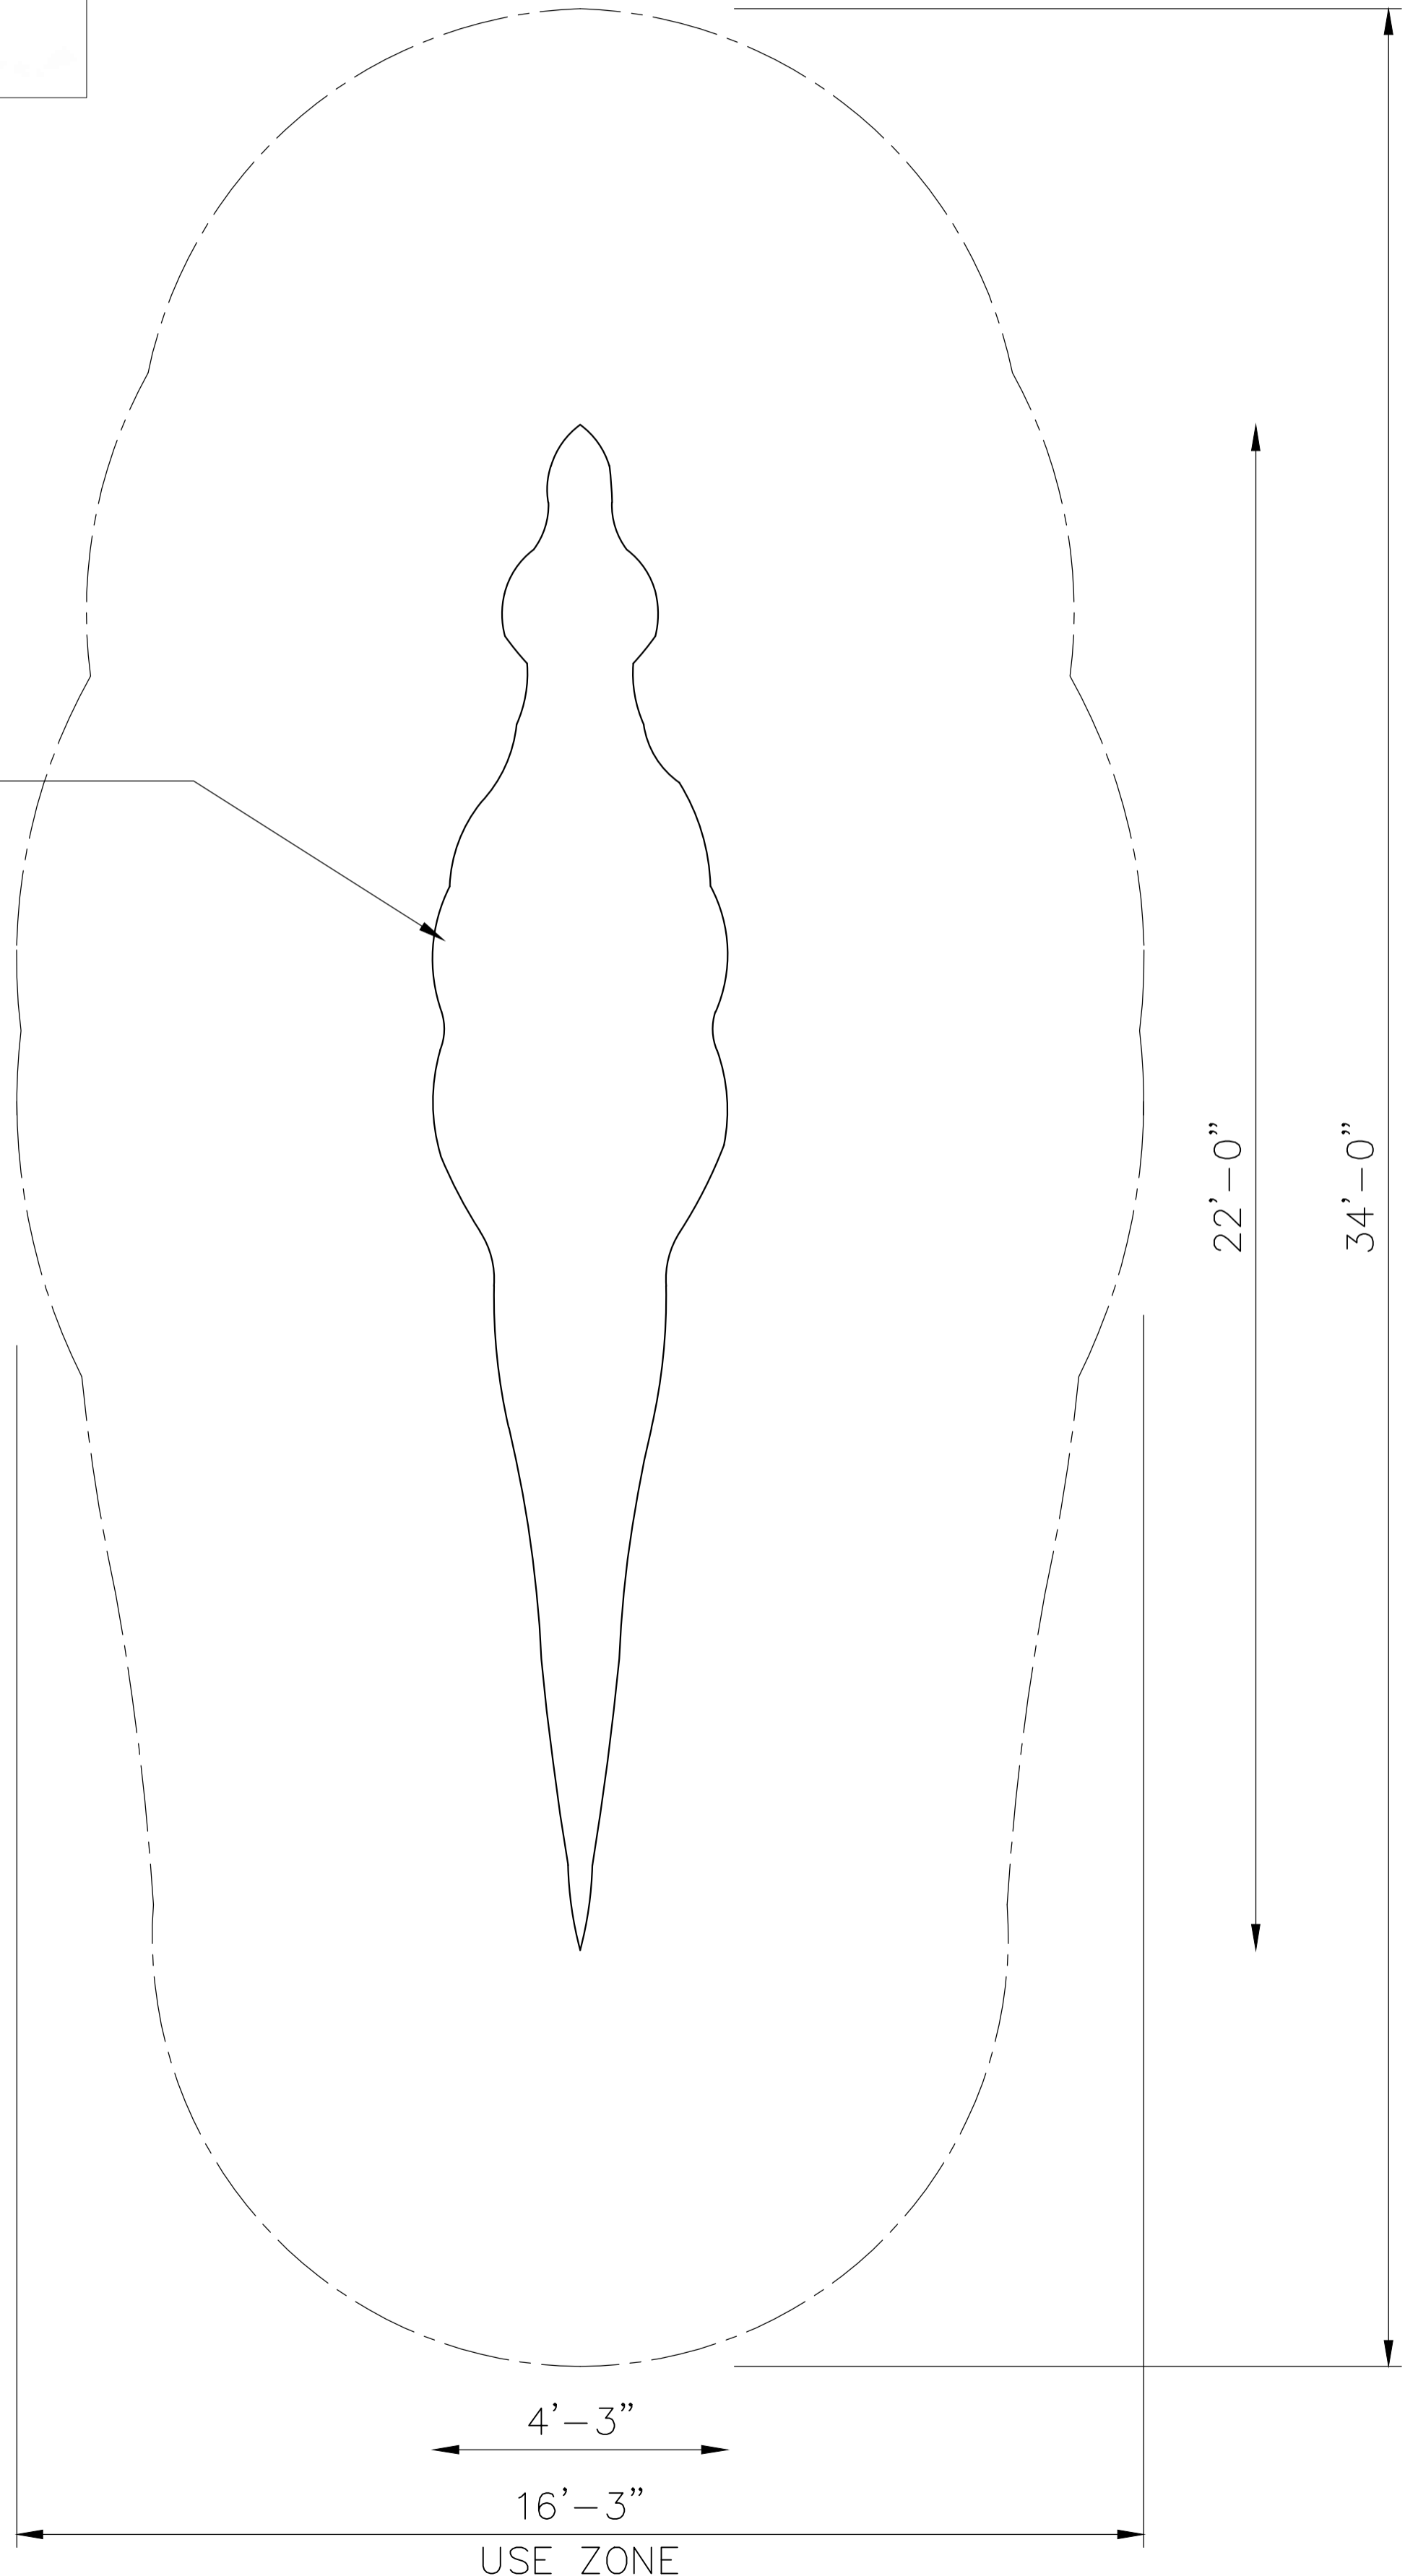

TOP VIEW

SCALE: 1/2" = 1'-0"