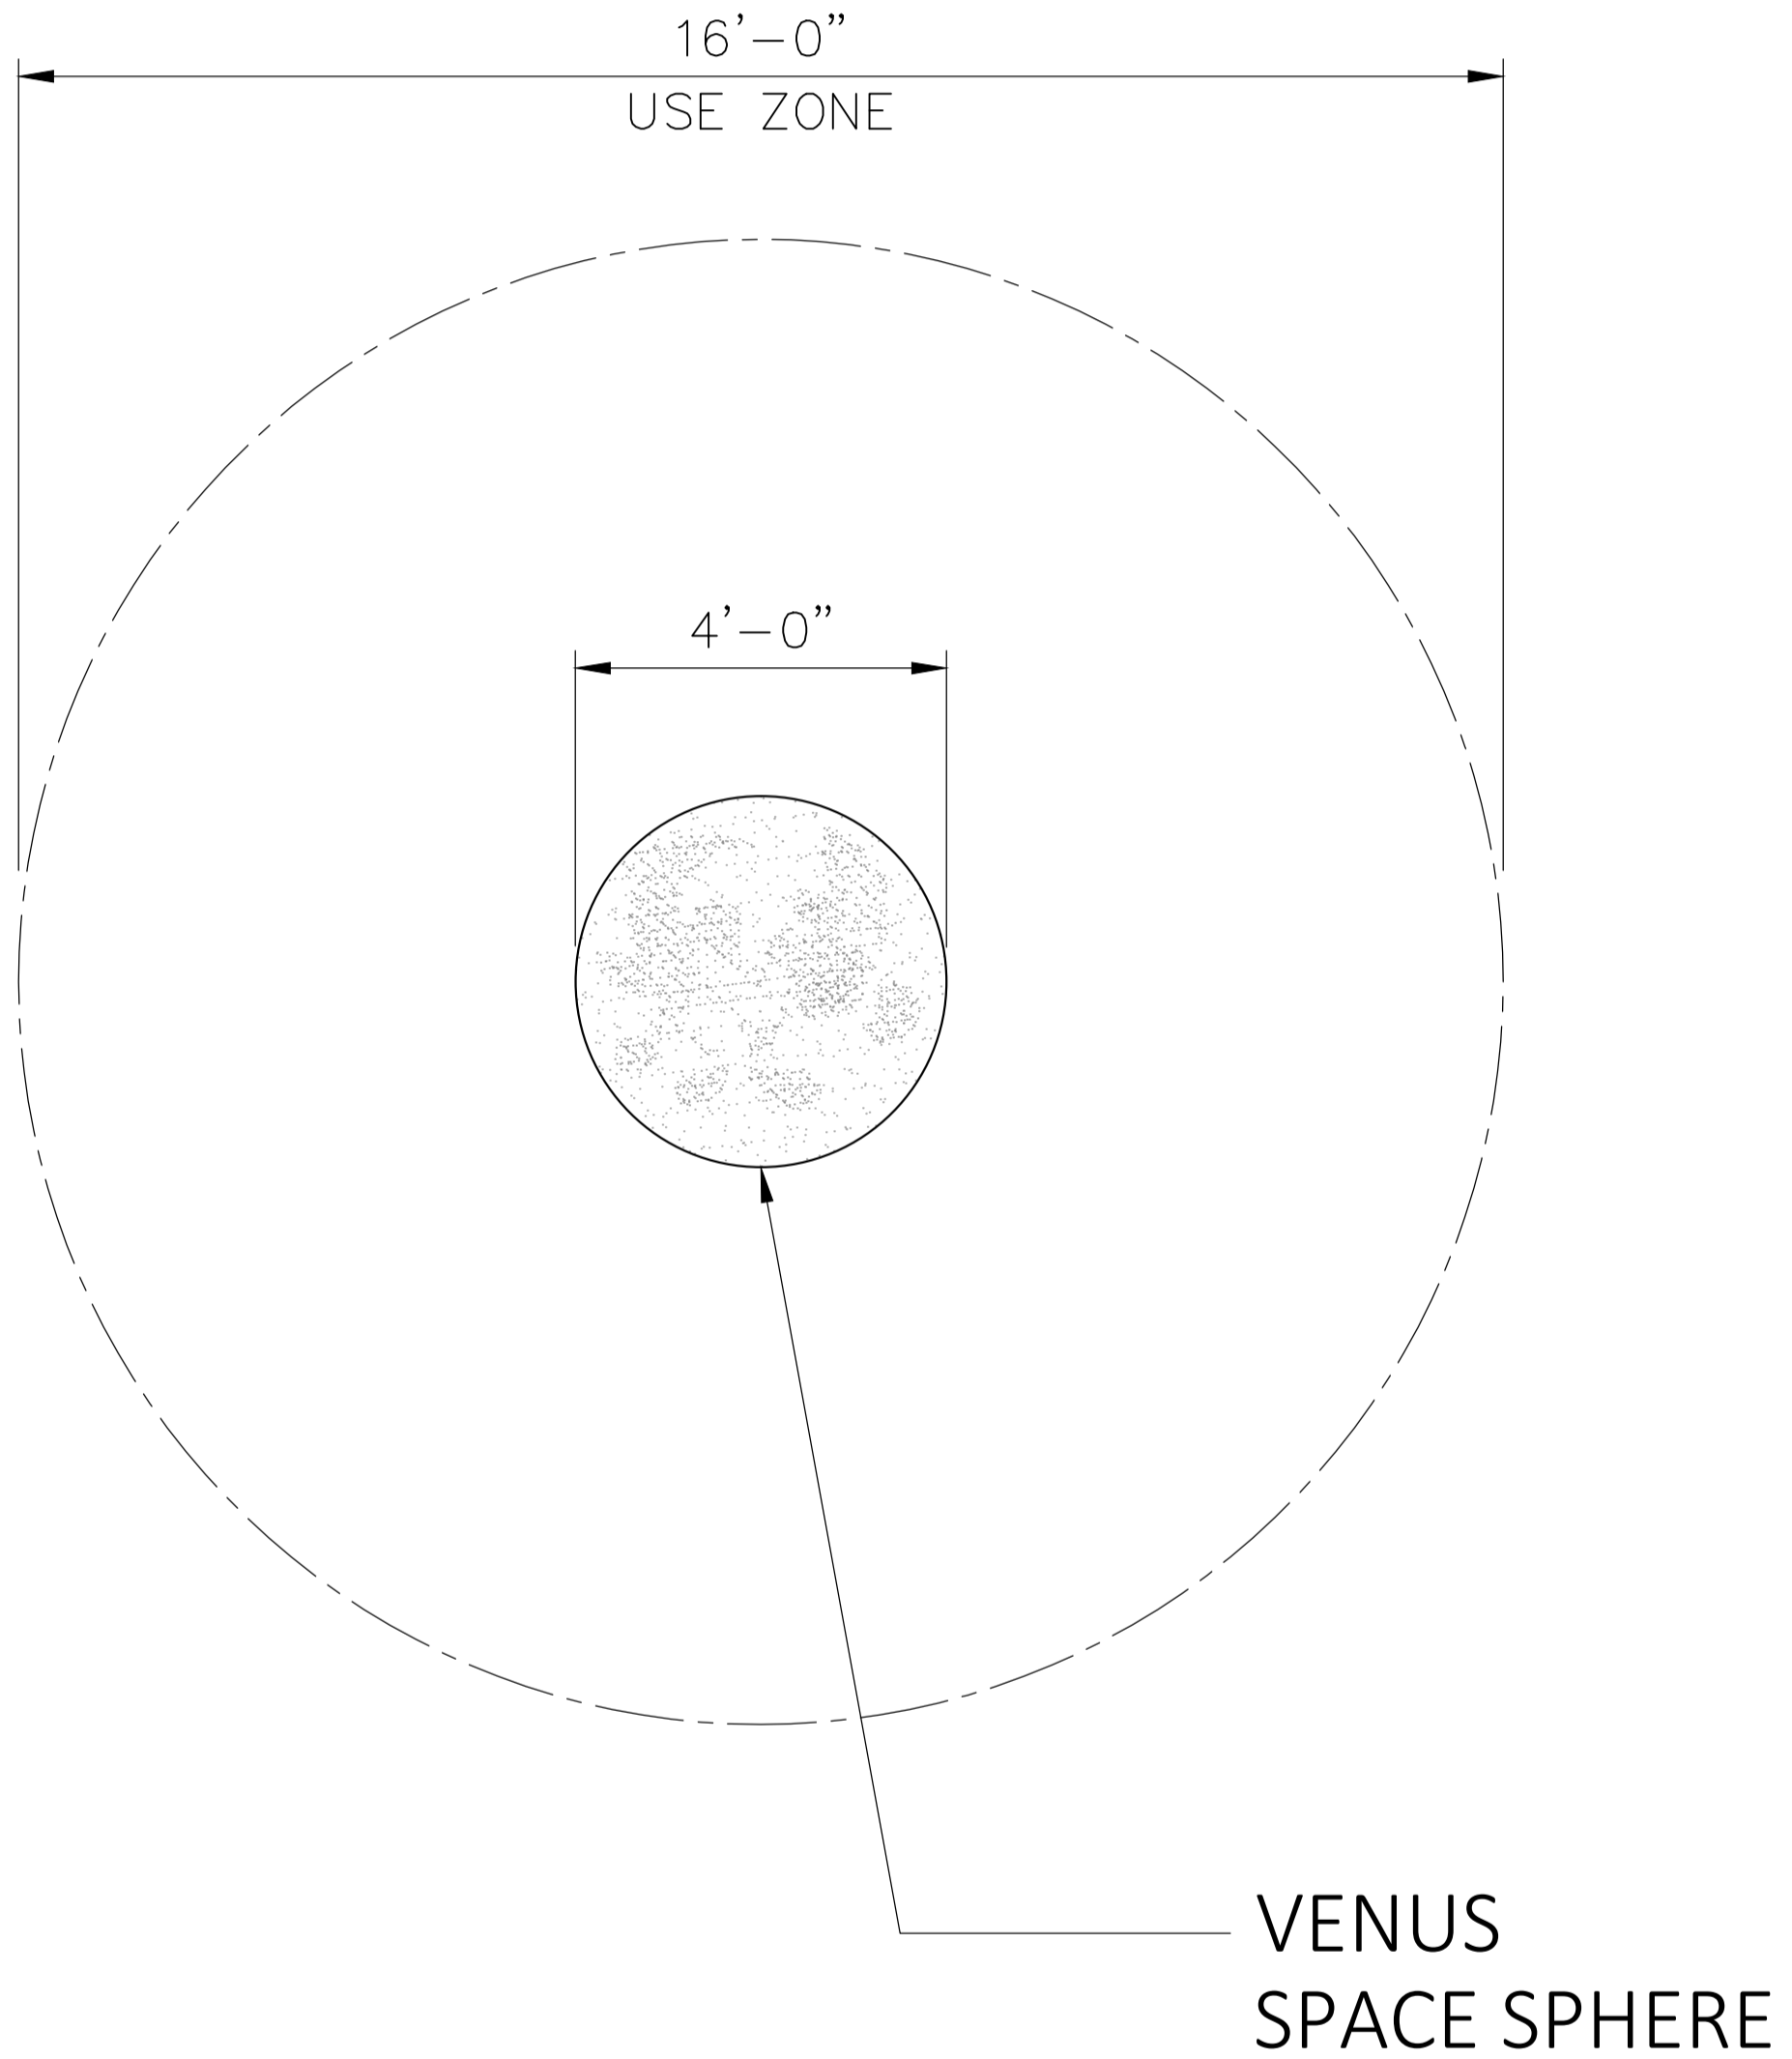

Venus Space Sphere

Fill children with the wonderment and possibilities of space with the Venus Space Sculpture from The 4 Kids! Show them the surface of the second planet from the sun while they climb, balance and play over its dome. Made from safe and durable materials that are low maintenance and weather resistant, the Venus Space Sphere can be used indoors or outdoors in your playground, educational center or museum.

Specifications

Age Range:
2 - 5 years

Dimensions:
48" dia x 24"H

Use Zone:
16' dia

Mounting Options:
Installation Details

Contact Us

Ordering from The 4 Kids is easy, initial consultation & quote is free. We can also provide you with design ideas and conceptual drawings. We want your whole experience with The 4 Kids to be smooth & rewarding.

4400 Oneal St. Greenville, TX 75401

903.454.9237

info@the4kids.com

www.the4kids.com

© 2014 The 4 Kids Inc. All rights reserved.

VENUS SPACE SPHERE
48" X 48" X 24"

TOP VIEW

SCALE: 1/2" = 1'-0"