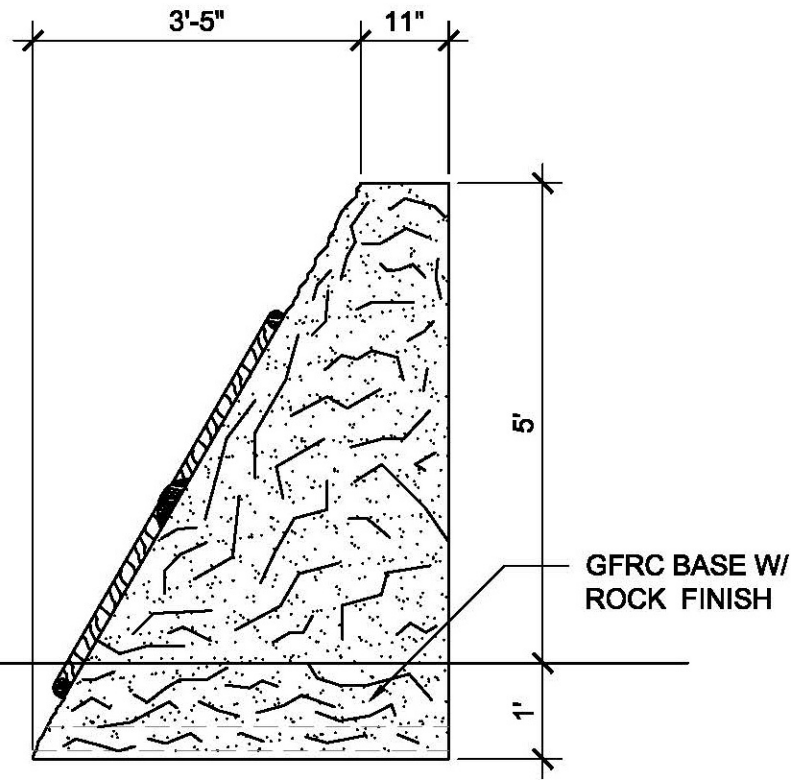

### FRONT VIEW

SCALE: 1/2" = 1'

GFRc BASE W/  
ROCK FINISH

### SIDE VIEW

SCALE: 1/2" = 1'

ALL RIGHTS RESERVED. THIS DRAWING IS PROPERTY OF THE 4 KIDS, INC. AND MAY BE USED ONLY WHEN UTILIZING THE 4 KIDS, INC. GENERAL TERMS AND CONDITIONS APPLY AND ARE INCORPORATED HERE IN BY REFERENCE. THIS DETAIL MAY NOT APPLY TO ALL CONDITIONS AND CONSTRUCTION SITUATIONS.