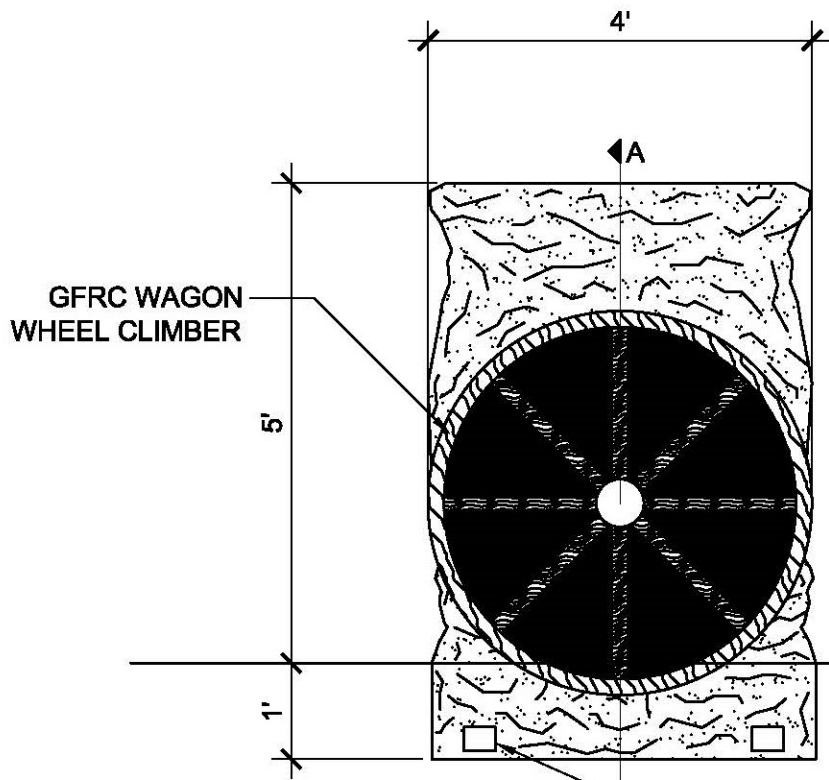

GFRc WAGON
WHEEL CLIMBER

4" W FORKLIFT POCKETS

FRONT VIEW

SCALE: 1/2" = 1'