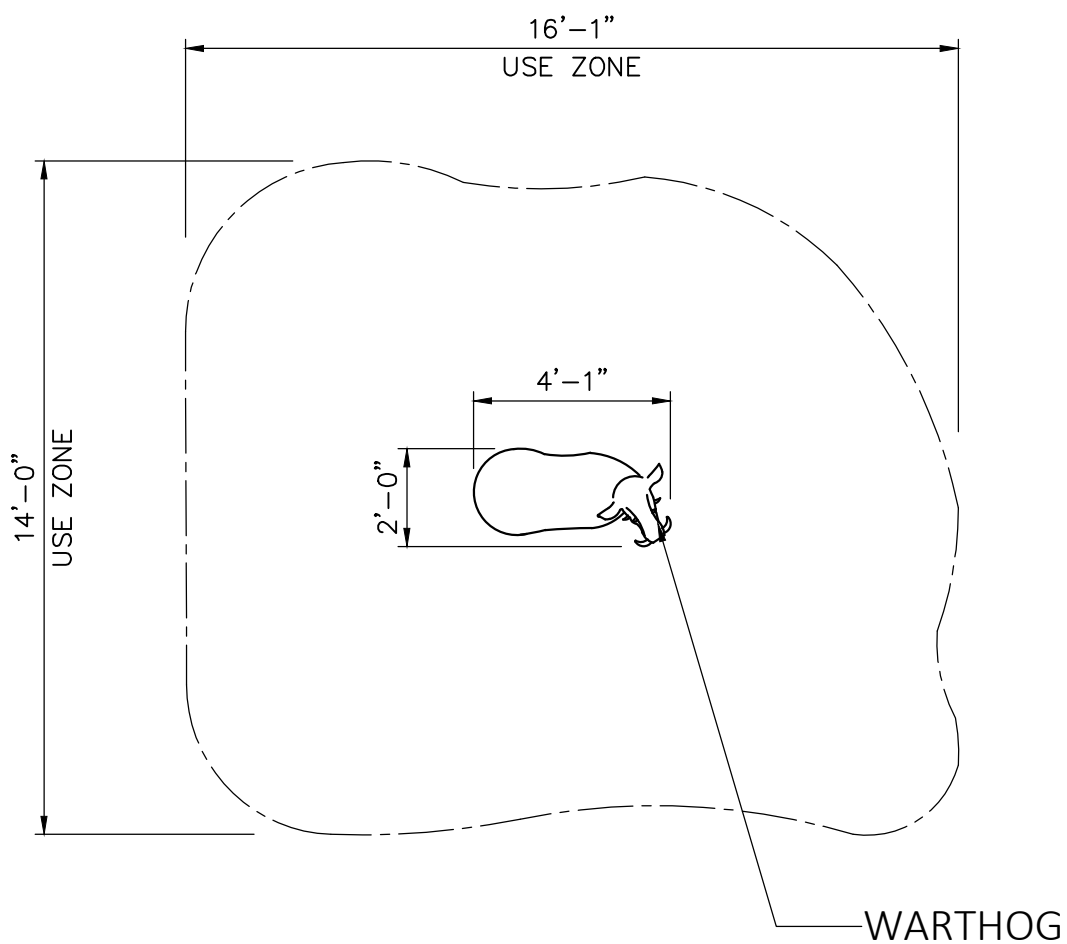

Key Features

- Crafted from GFRC
- We ship to anywhere in the world
- Provides Hands-On learning experience
- Great for Museums, Parks, Zoos, etc.

Specifications

Age Range:
N/A

Dimensions:
49.5"L x 24.5"W x
32.5"H

4400 Oneal St. Greenville, TX 75401

903.454.9237

info@the4kids.com

www.the4kids.com

© 2014 The 4 Kids Inc. All rights reserved.

WIL166 WARTHOG
49.21" X 24.41" X 32.28"

TOP VIEW

SCALE: 1/4" = 1'-0"