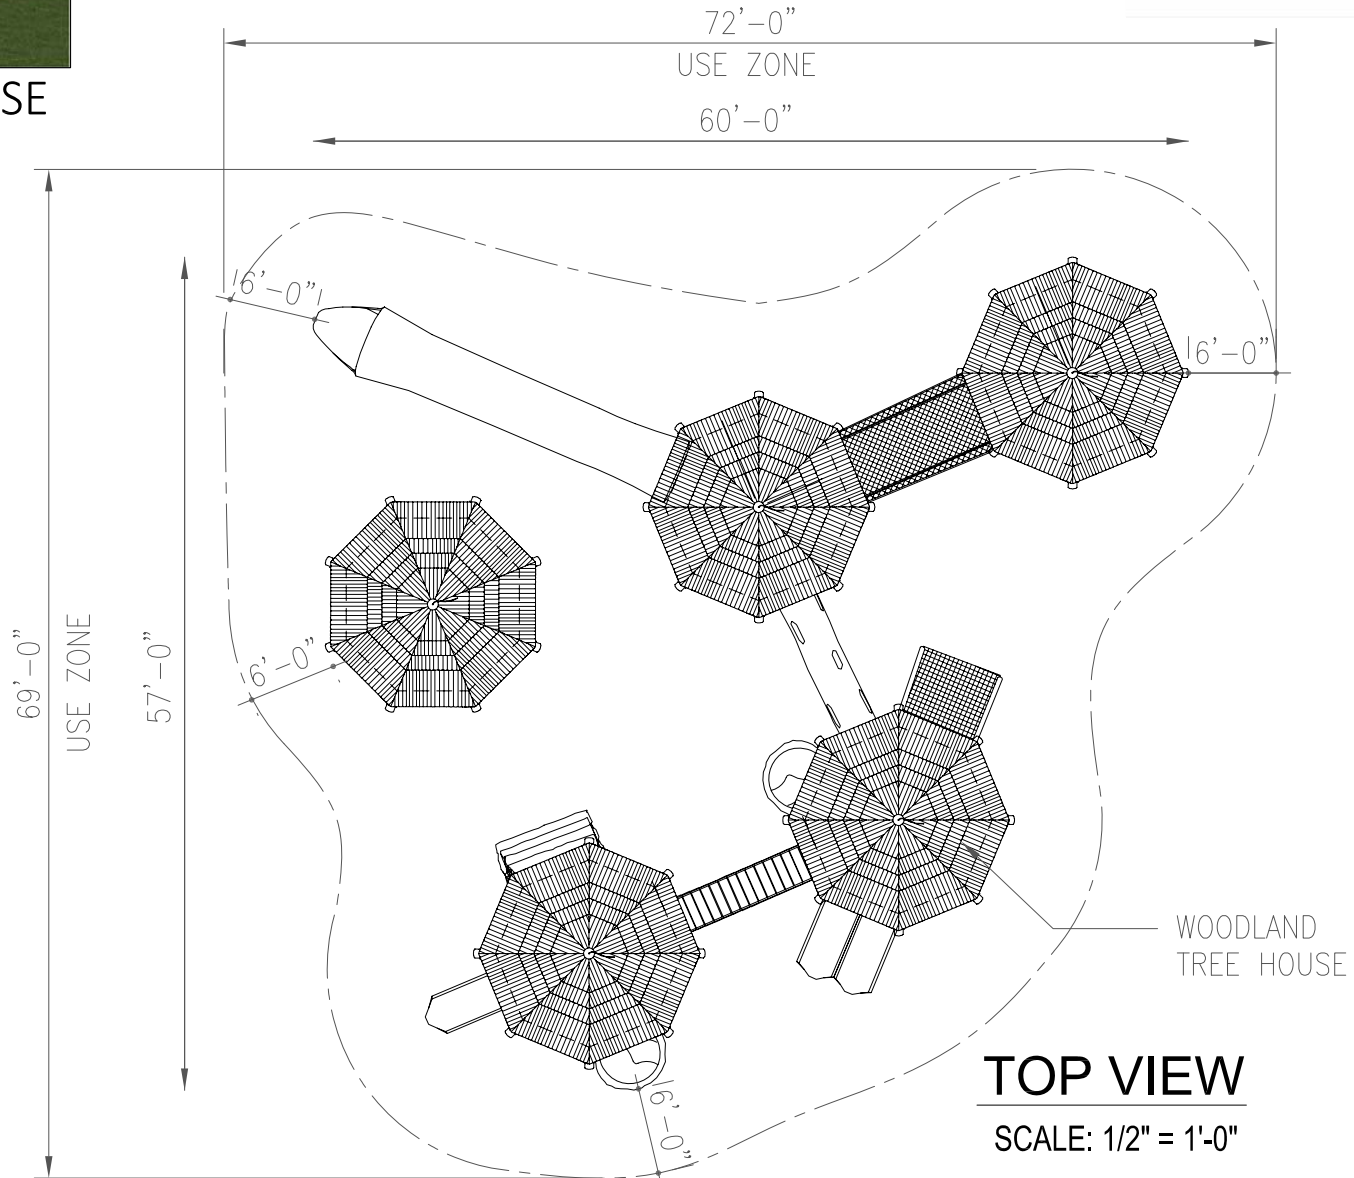

WOODLAND TREE HOUSE
60'L X 57' W X 28'H

4400 Oneal St. • Greenville, Texas • 75401 • Phone: 903.454.9237 • Fax: 903.454.3642

E-mail: info@the4kids.com • Website: www.the4kids.com